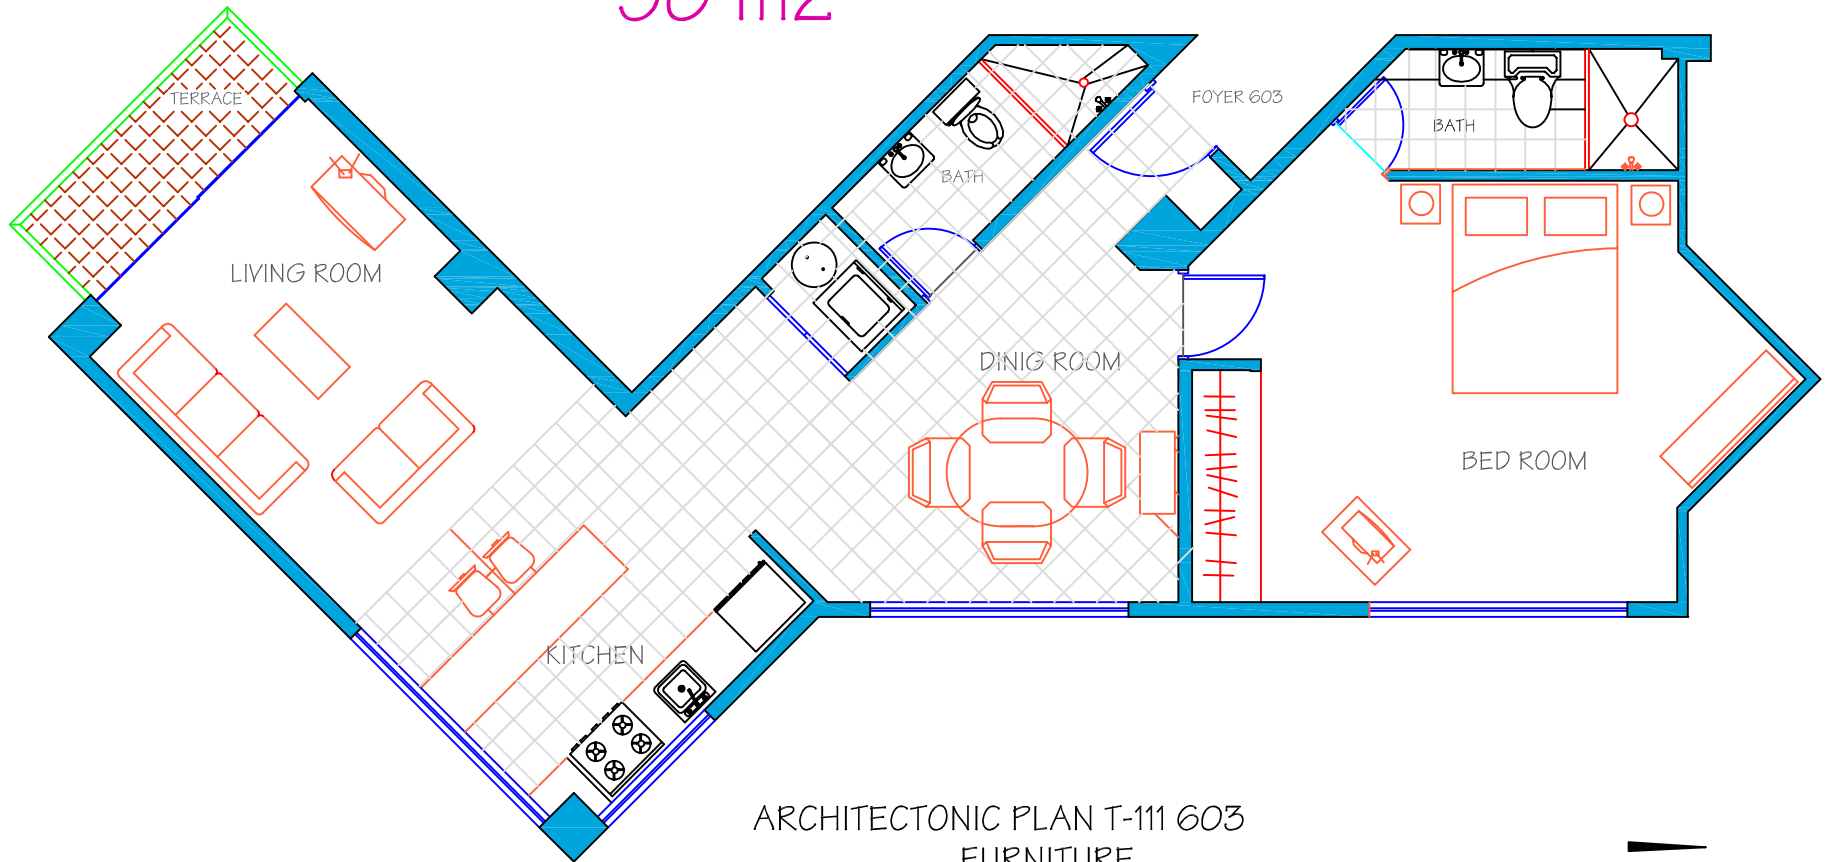

968 ft²
90 m²

ARCHITECTONIC PLAN T-111 603
FURNITURE

NORTH