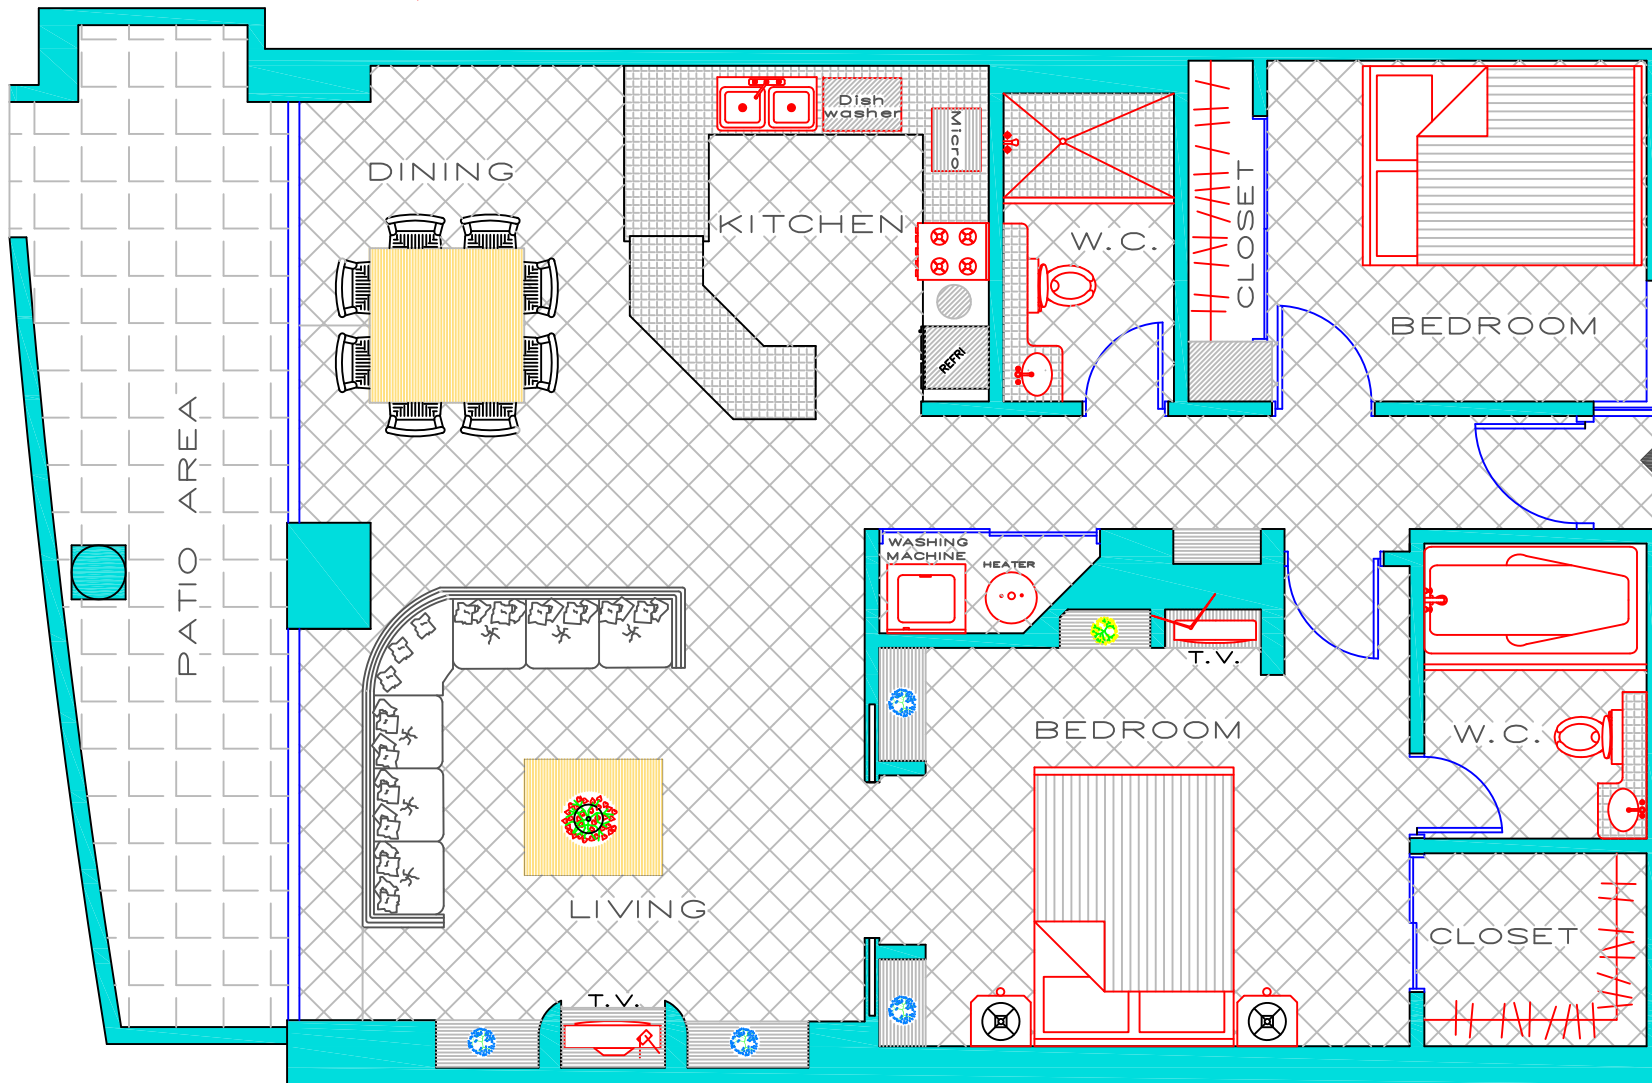

Furniture's

183.63 FT²

1,110.51 FT²

17.06 MT²

103.17 MT²

Ocean View and Beach Access

ACCESS