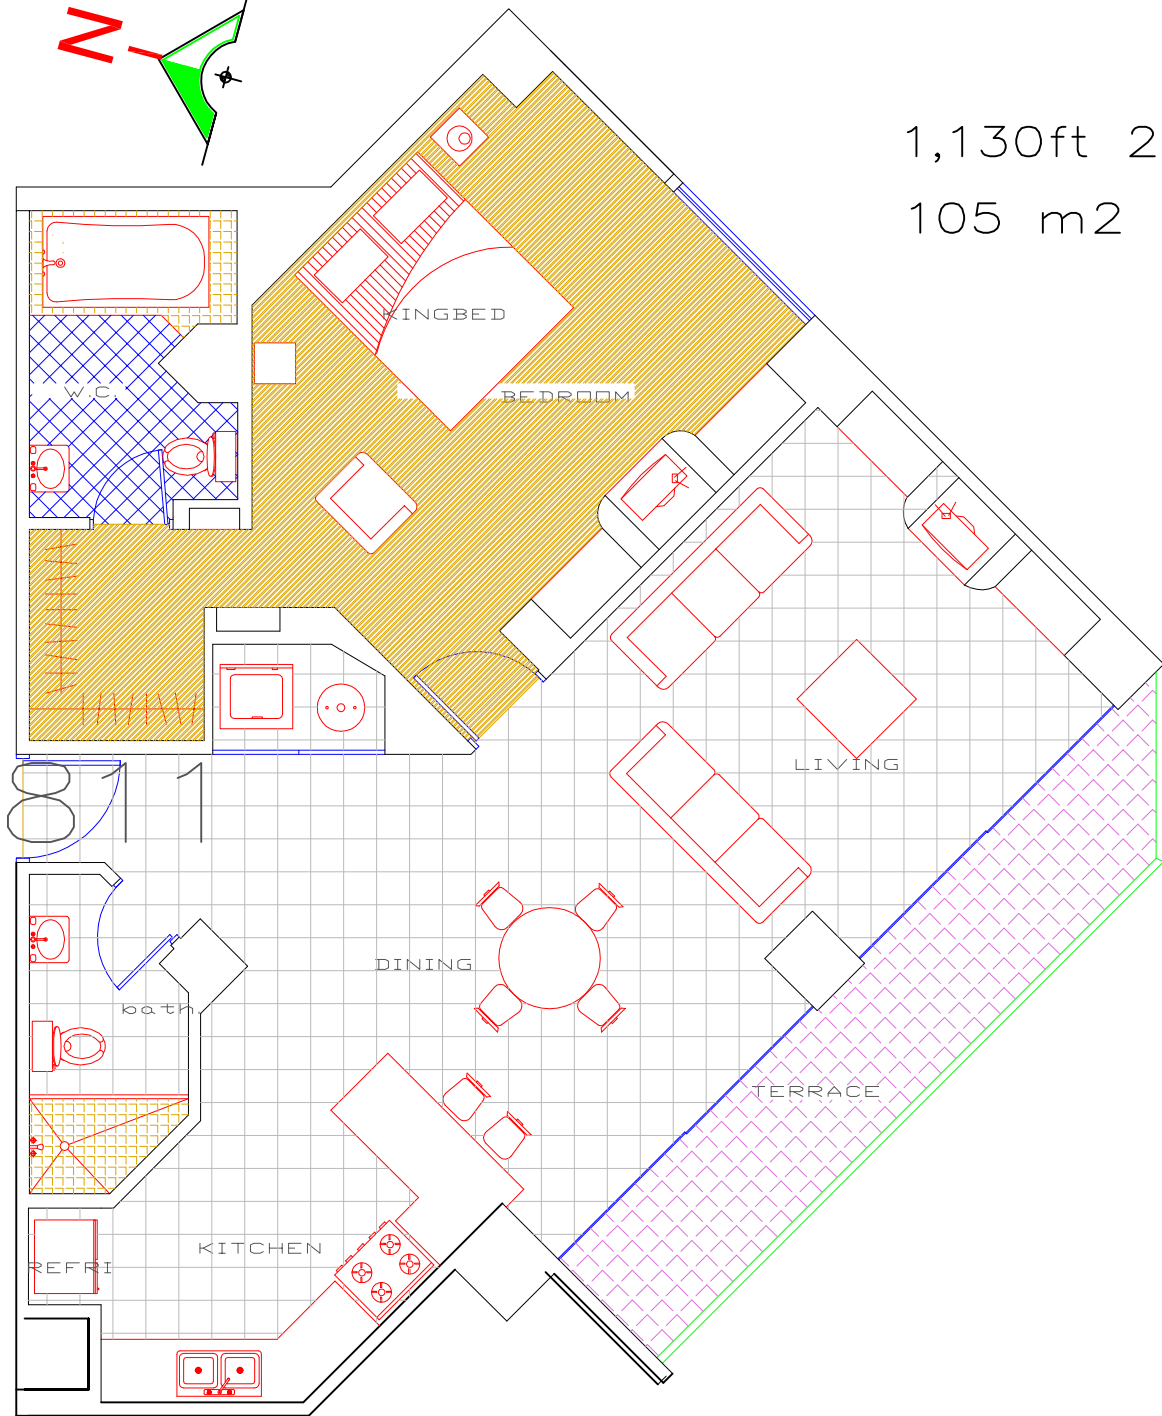

1,130ft 2  
105 m2

**ARCHITECTURAL PLAN CM-811**  
**FURNITURE**