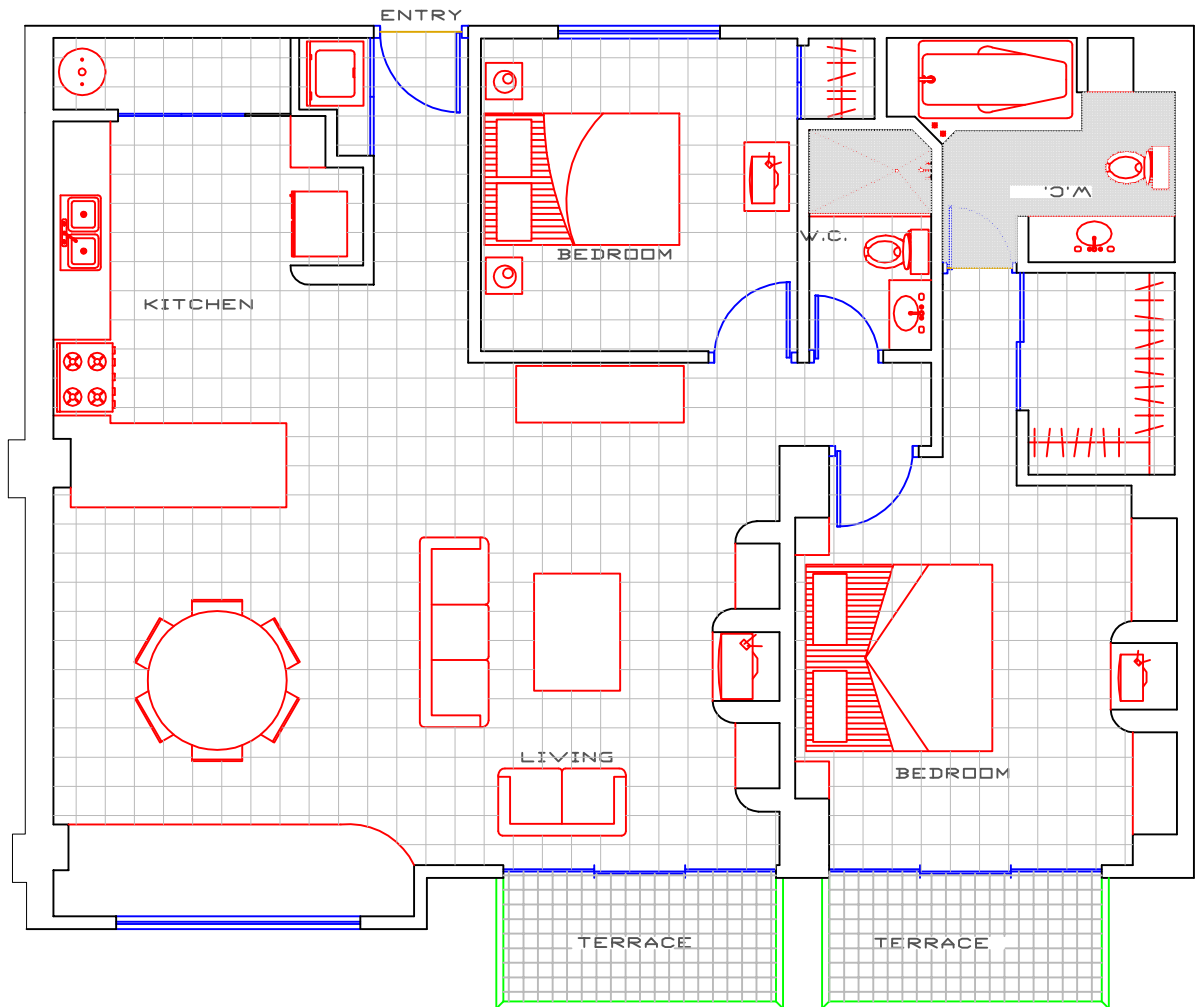

1,230 Sq. Ft.
114 M2

View toward Ocean

ARCHITECTURAL PLAN CM-803

FURNITURE