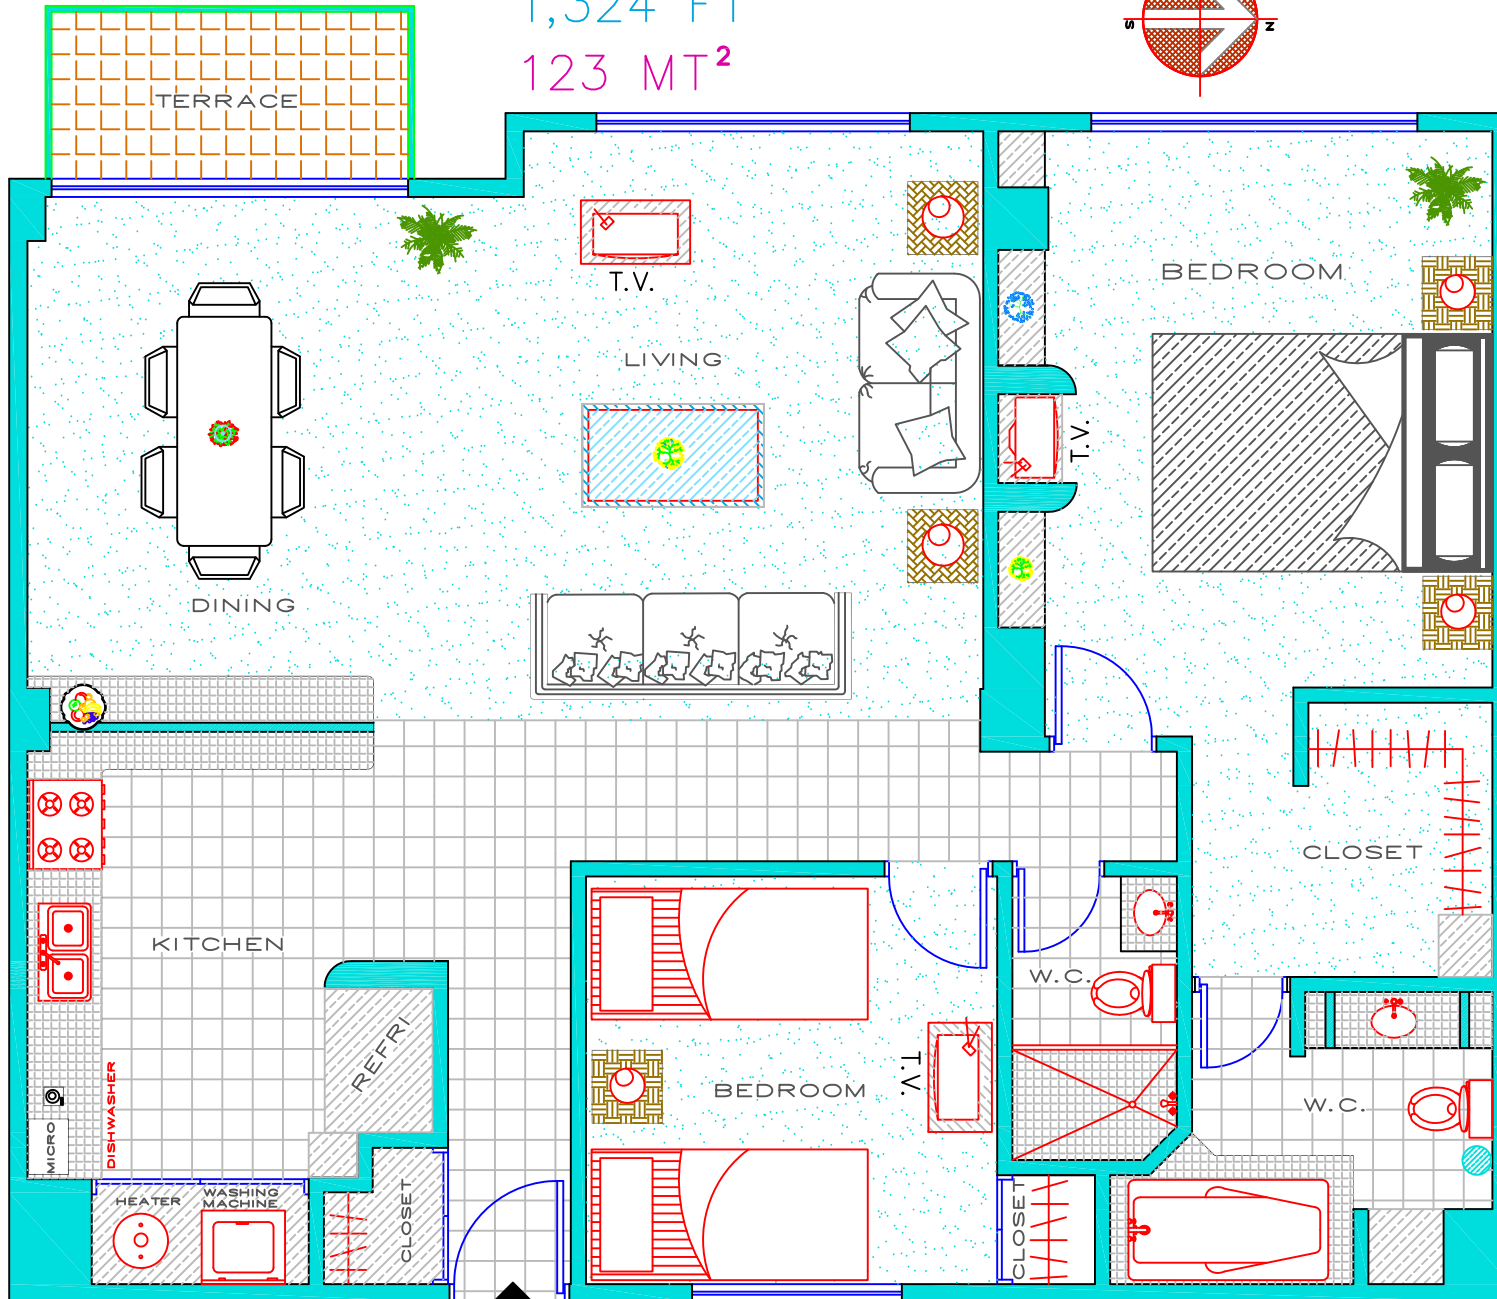

OCEAN VIEW

1,324 FT<sup>2</sup>

123 MT<sup>2</sup>

ARCHITECTURAL PLAN CM-802  
FURNITURE'S