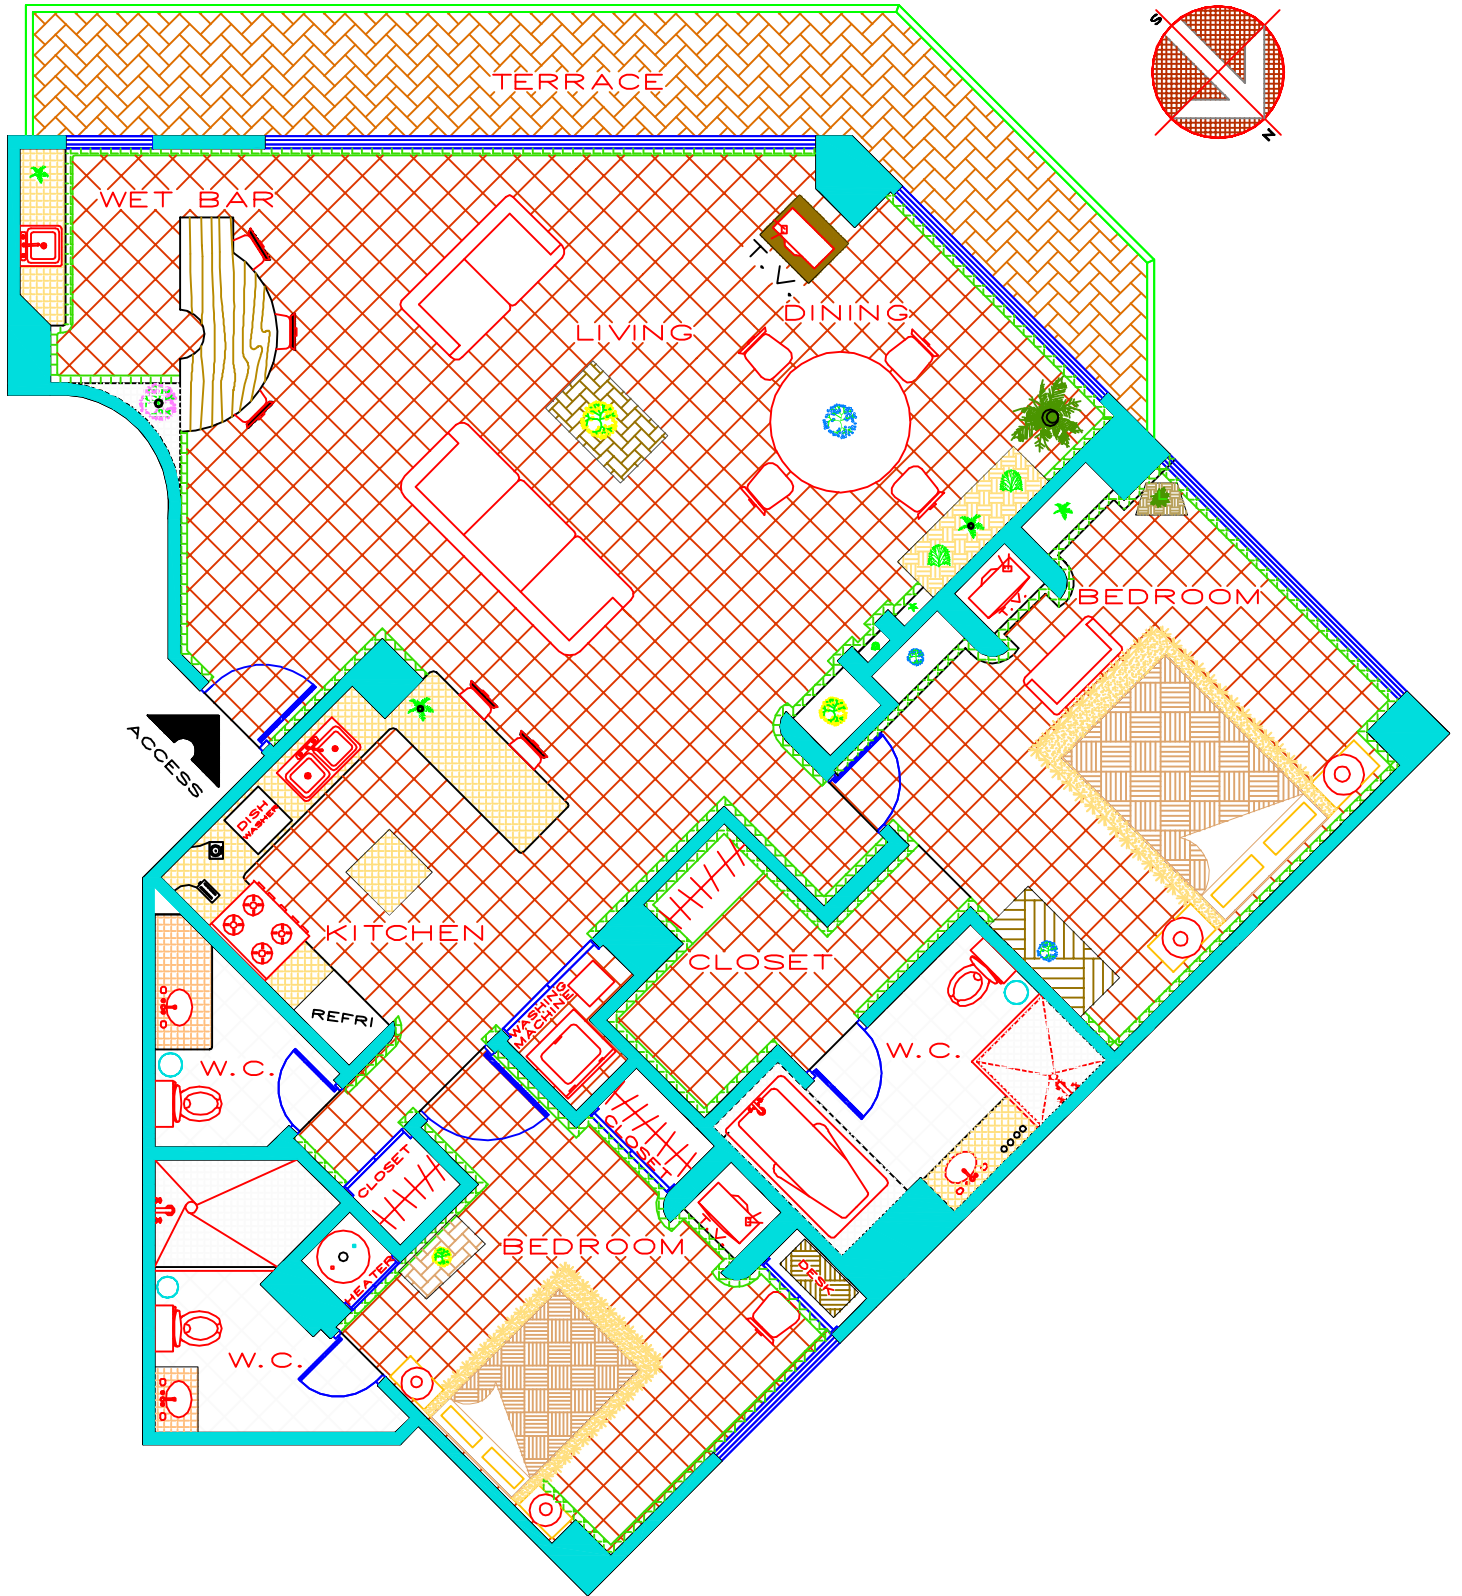

1727 FT<sup>2</sup>  
160 M<sup>2</sup>

OCEAN VIEW

ARCHITECTURAL PLAN OCDM-714  
FURNITURES