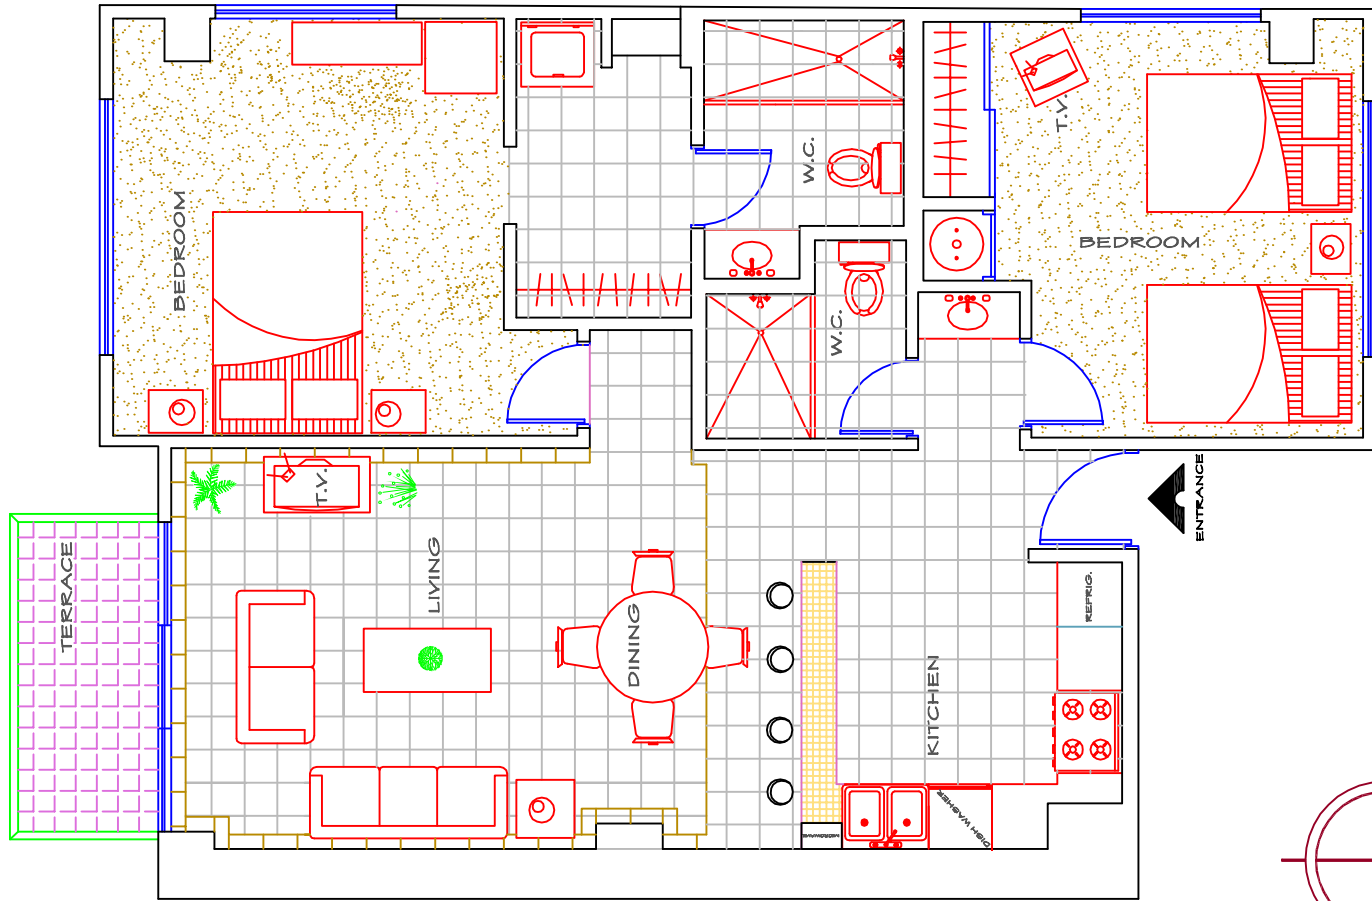

1022 sq. fts
95 m2

ARCHITECTURAL PLAN CM-706

FURNITURE