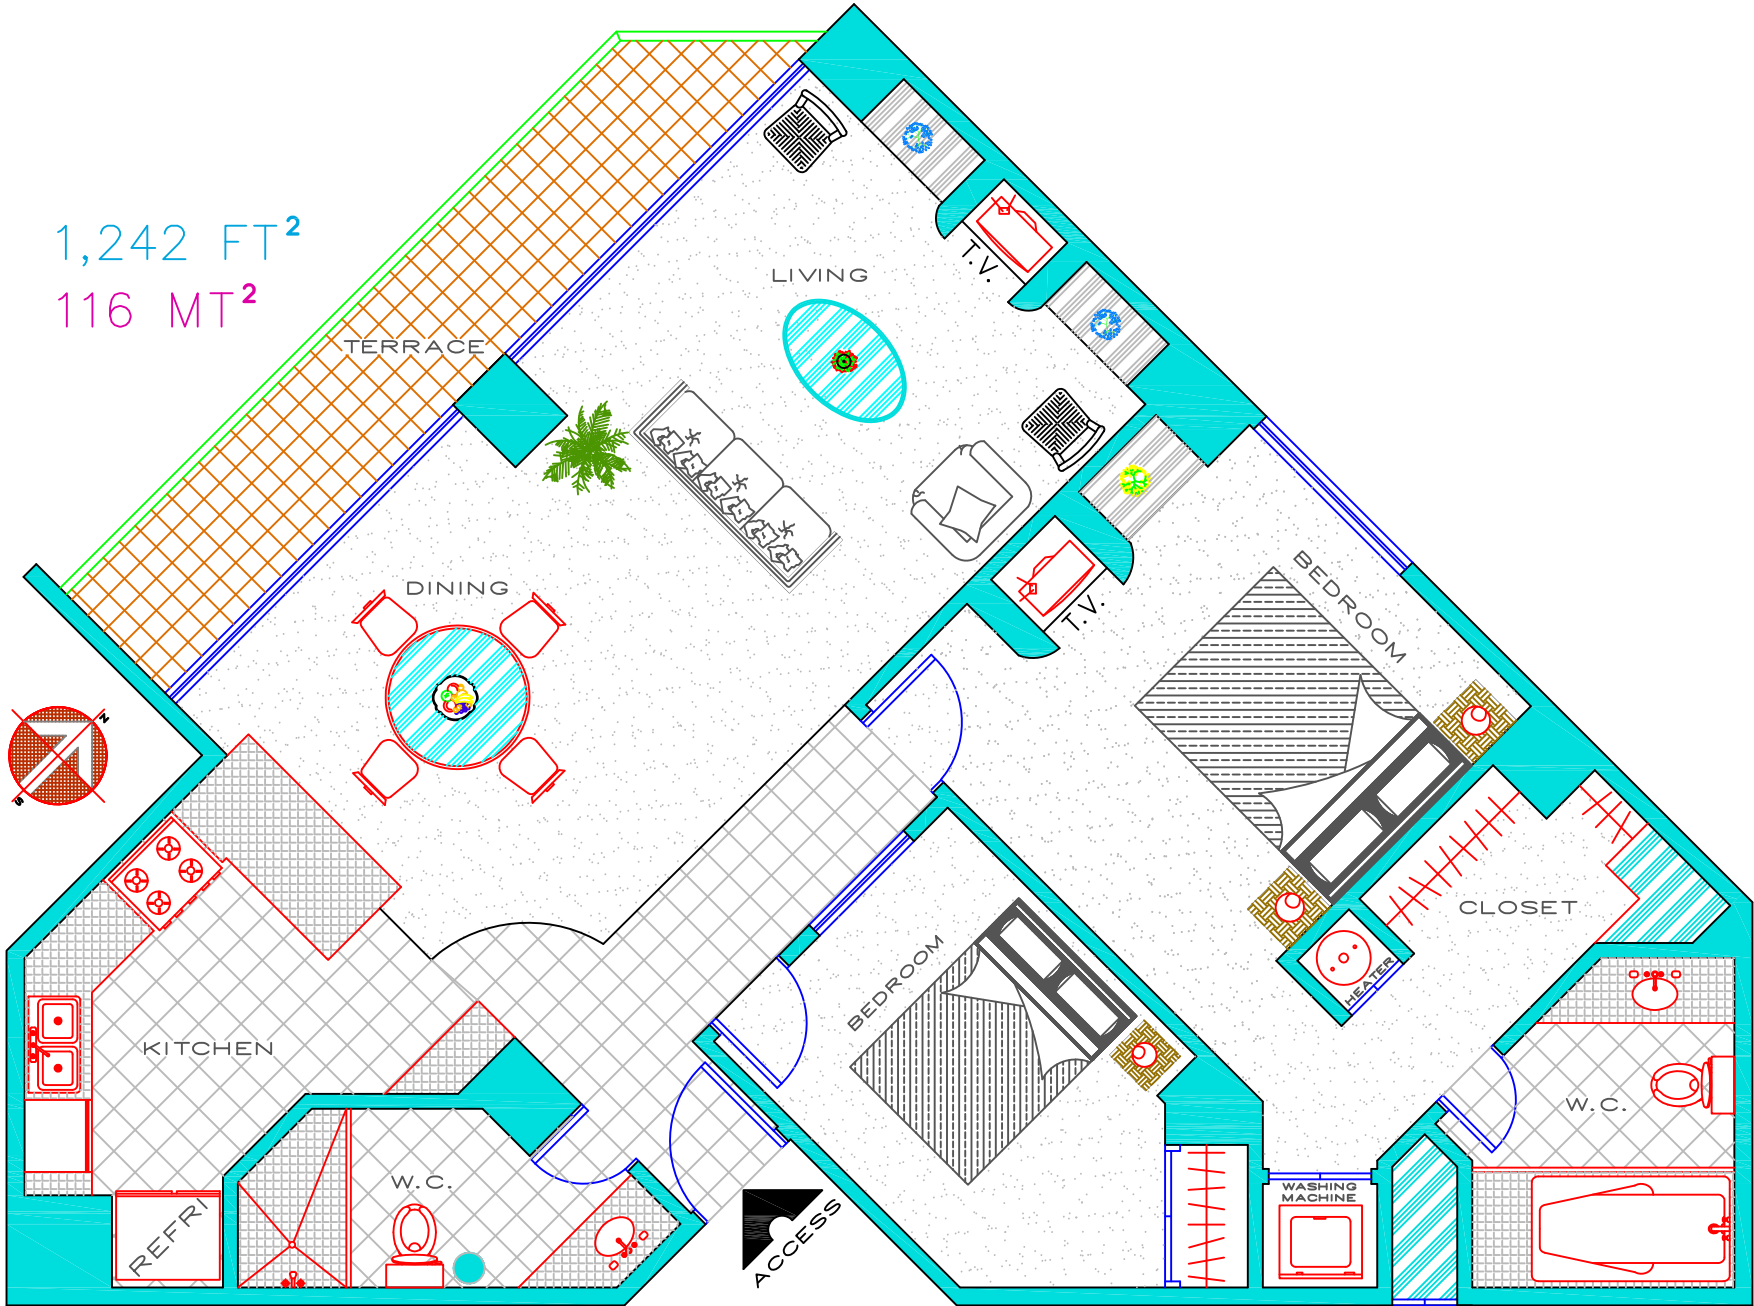

1,242 FT²
116 MT²

ARCHITECTURAL PLAN CM-608
FURNITURE'S