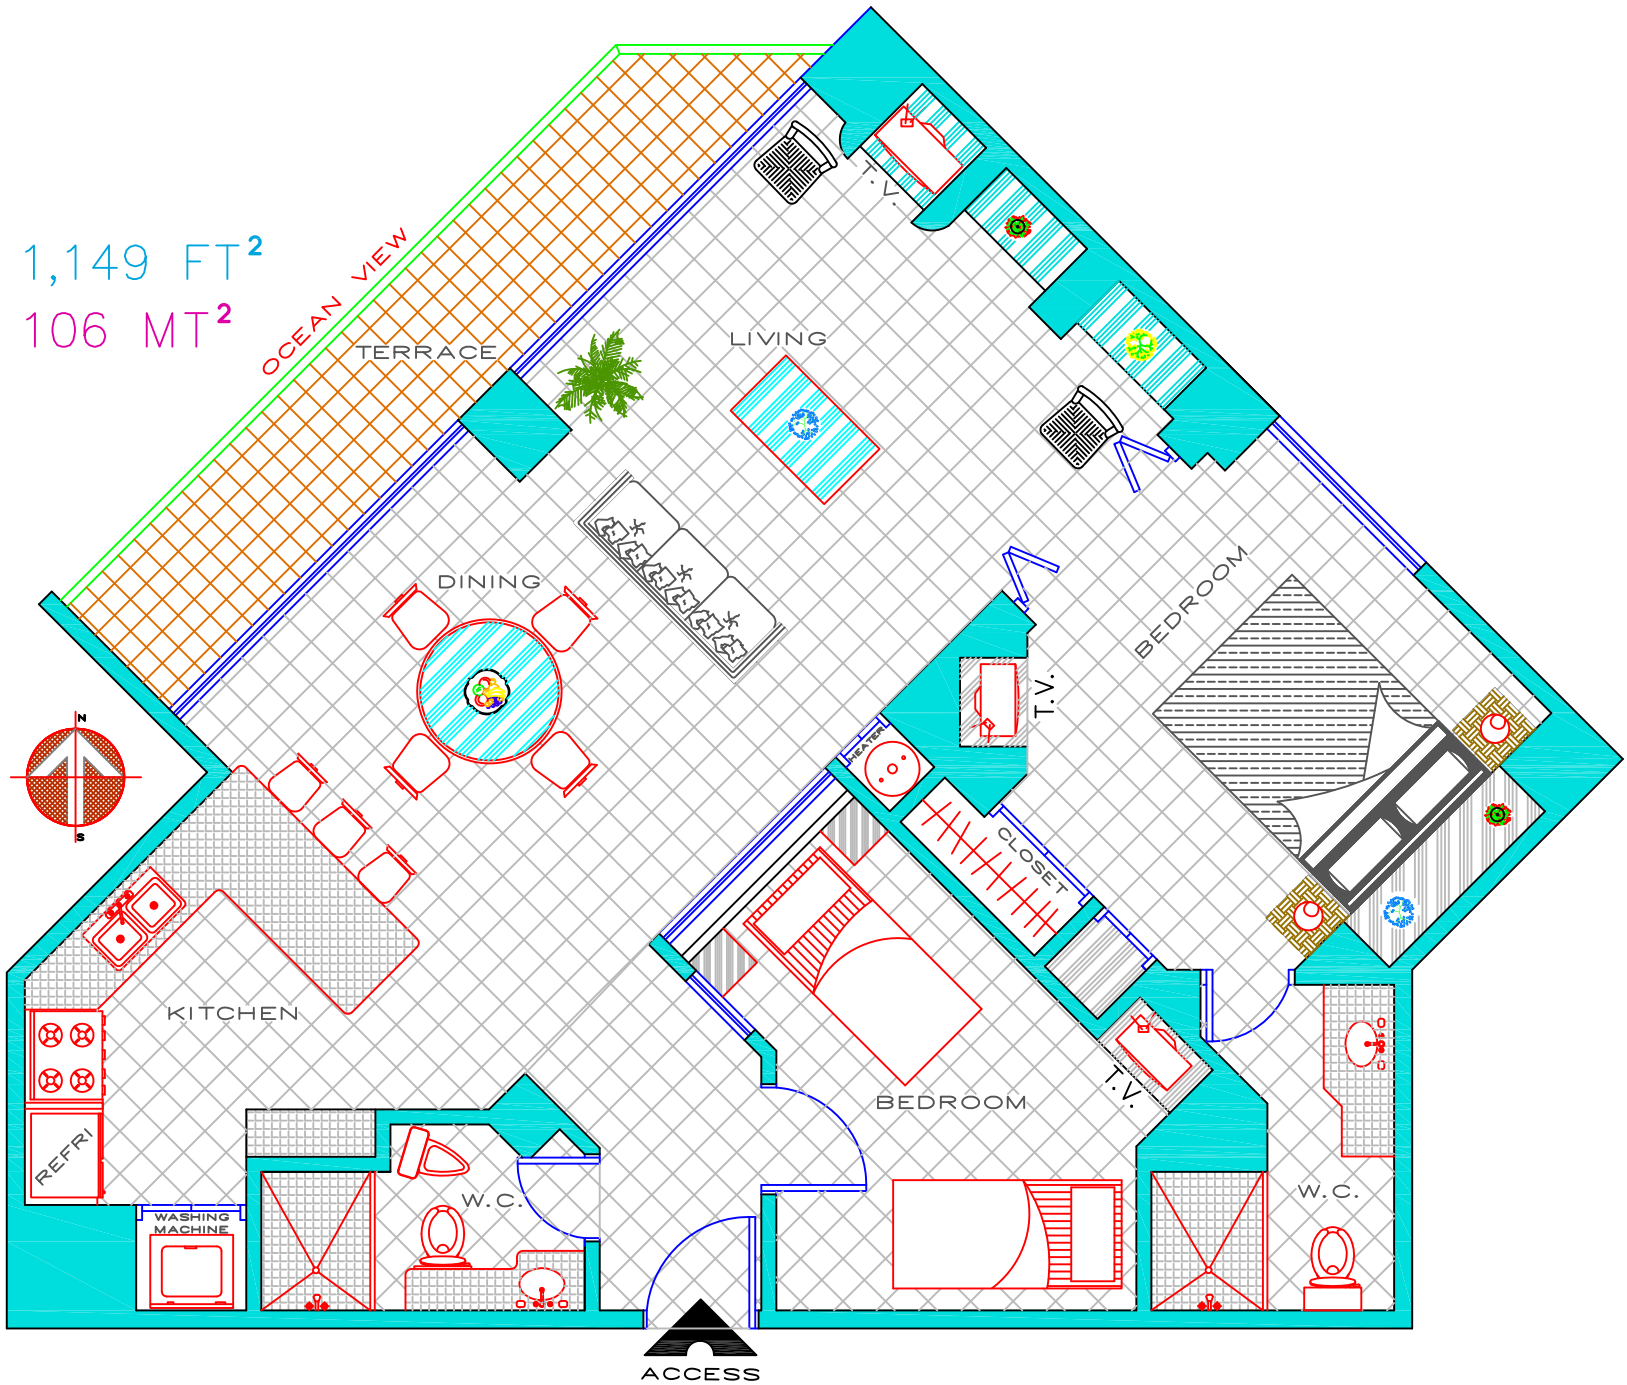

1,149 FT²
106 MT²

ARCHITECTURAL PLAN CM-512
FURNITURE'S