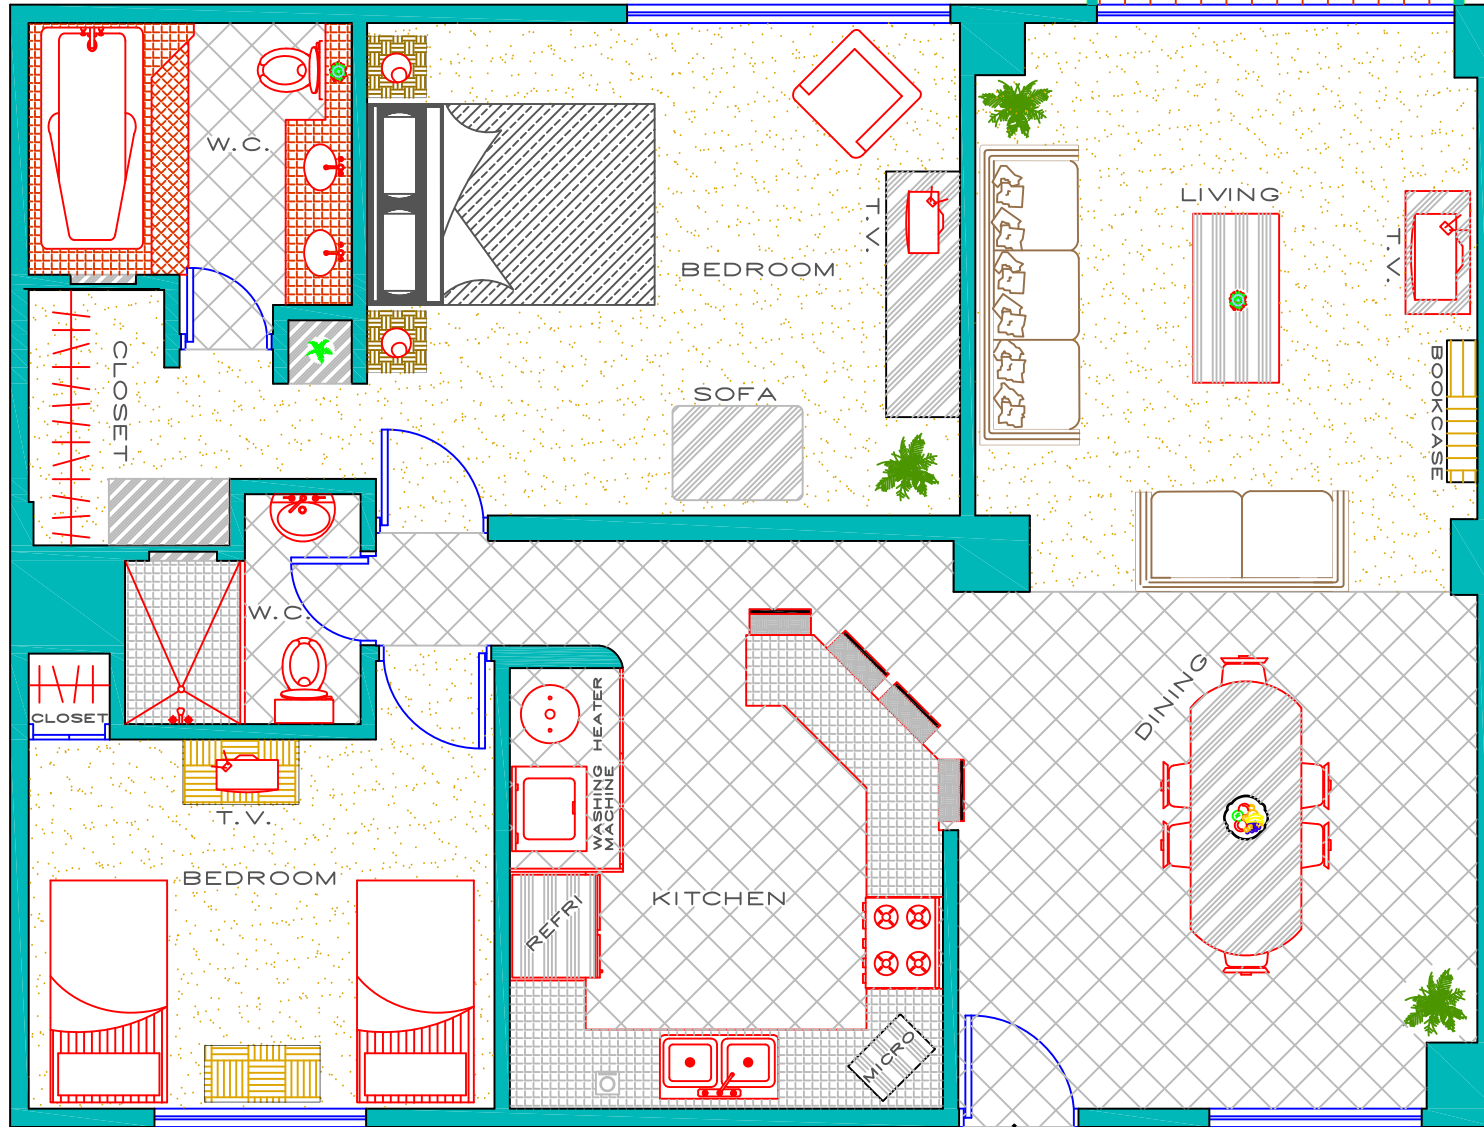

118 M²
1,274 FT²

ARCHITECTURAL PLAN CM-505
FURNITURE'S