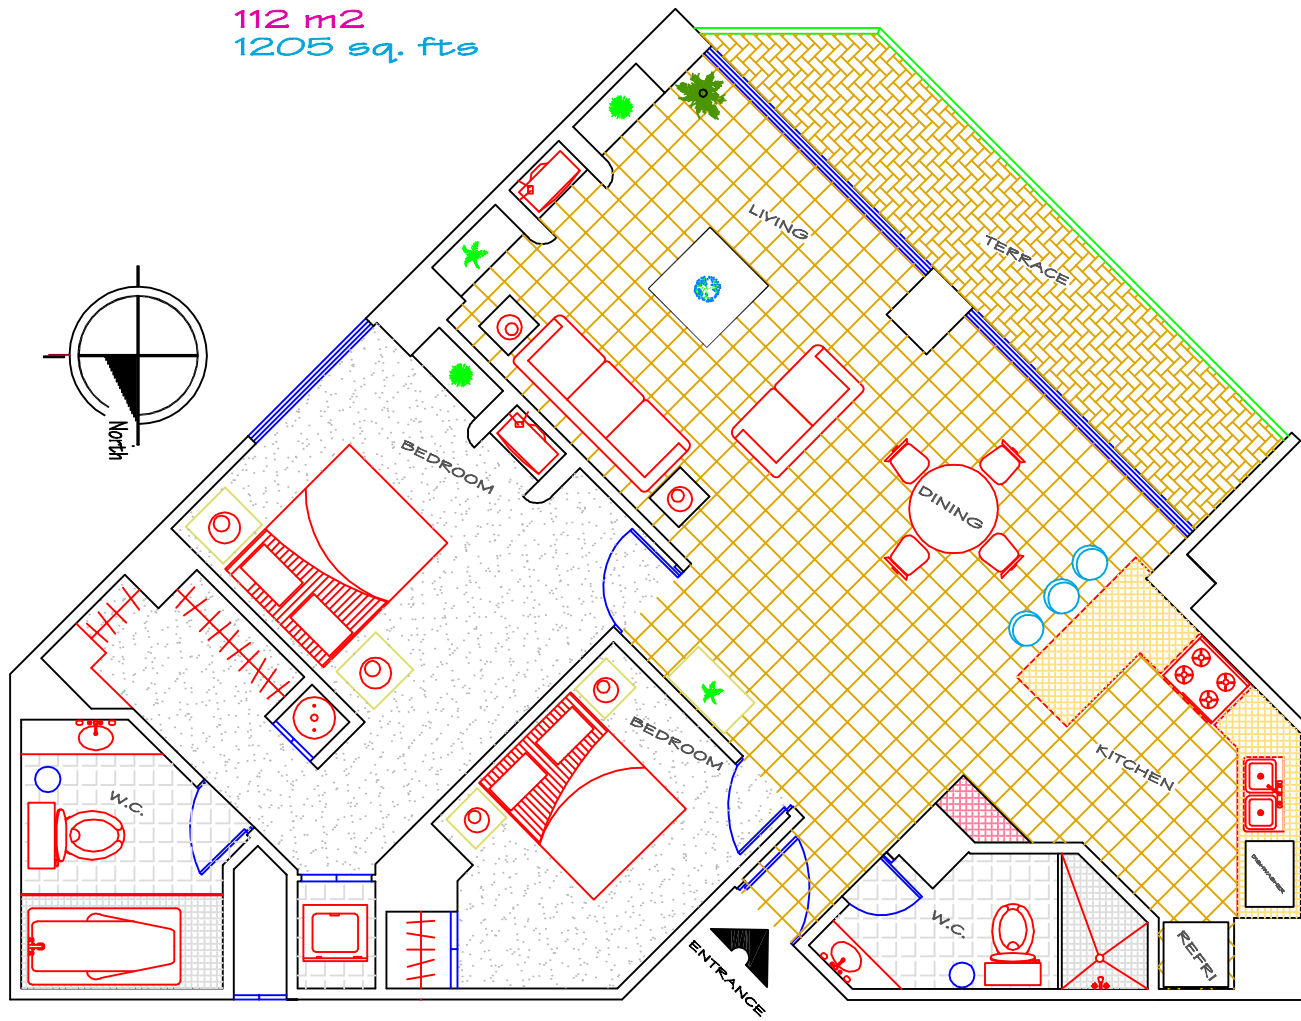

112 m²
1205 sq. fts

ARCHITECTURAL PLAN CM-407

FURNITURES