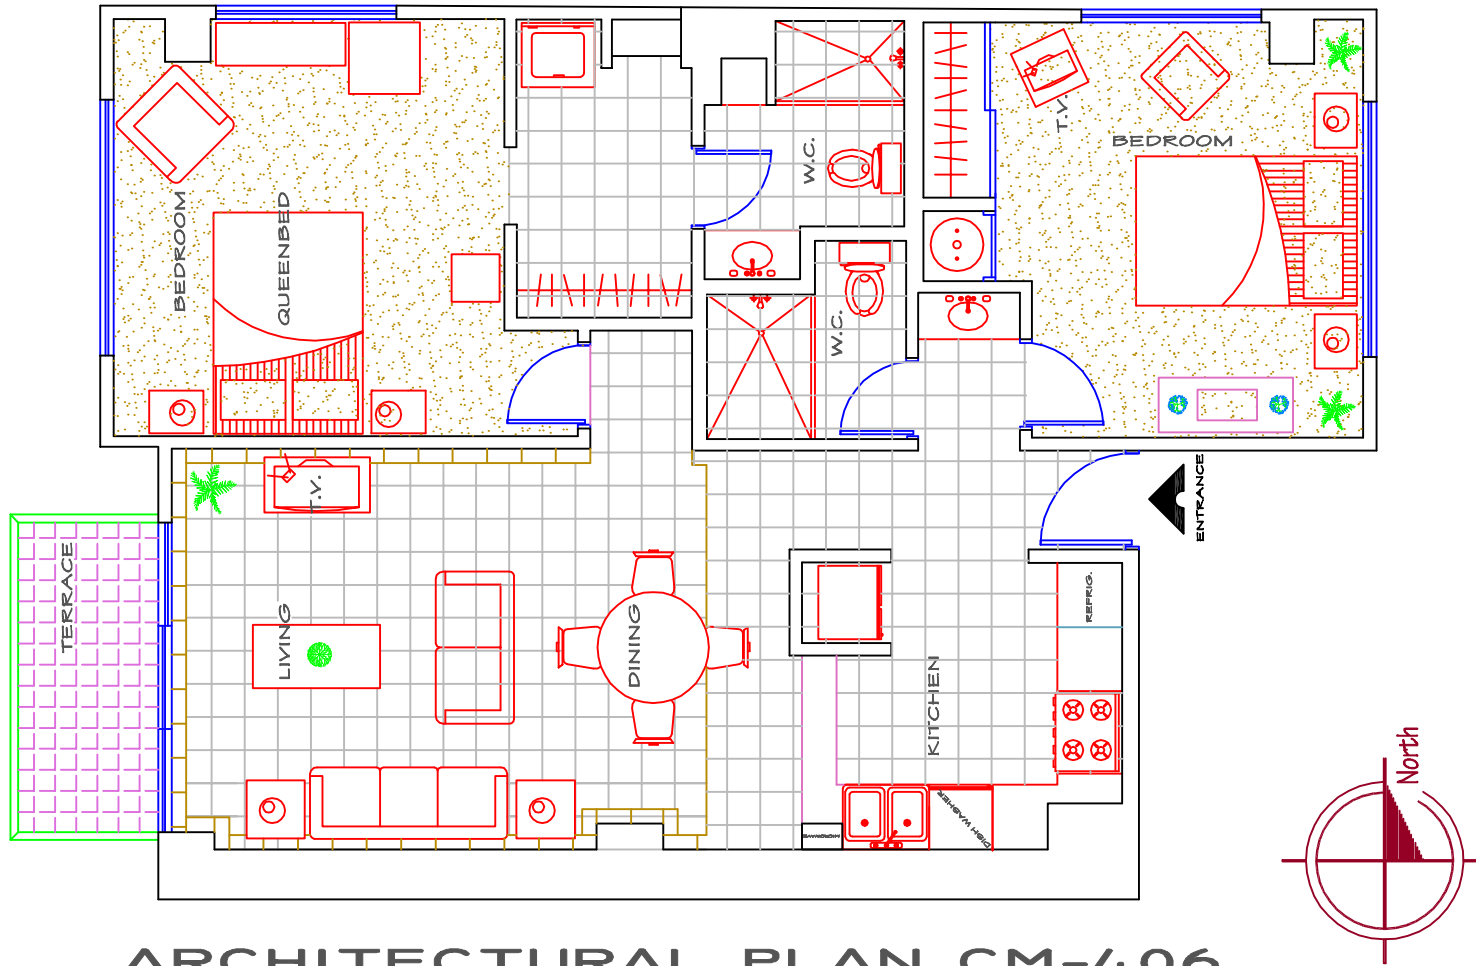

1022 sq. fts
95 m2

ARCHITECTURAL PLAN CM-406

FURNITURE