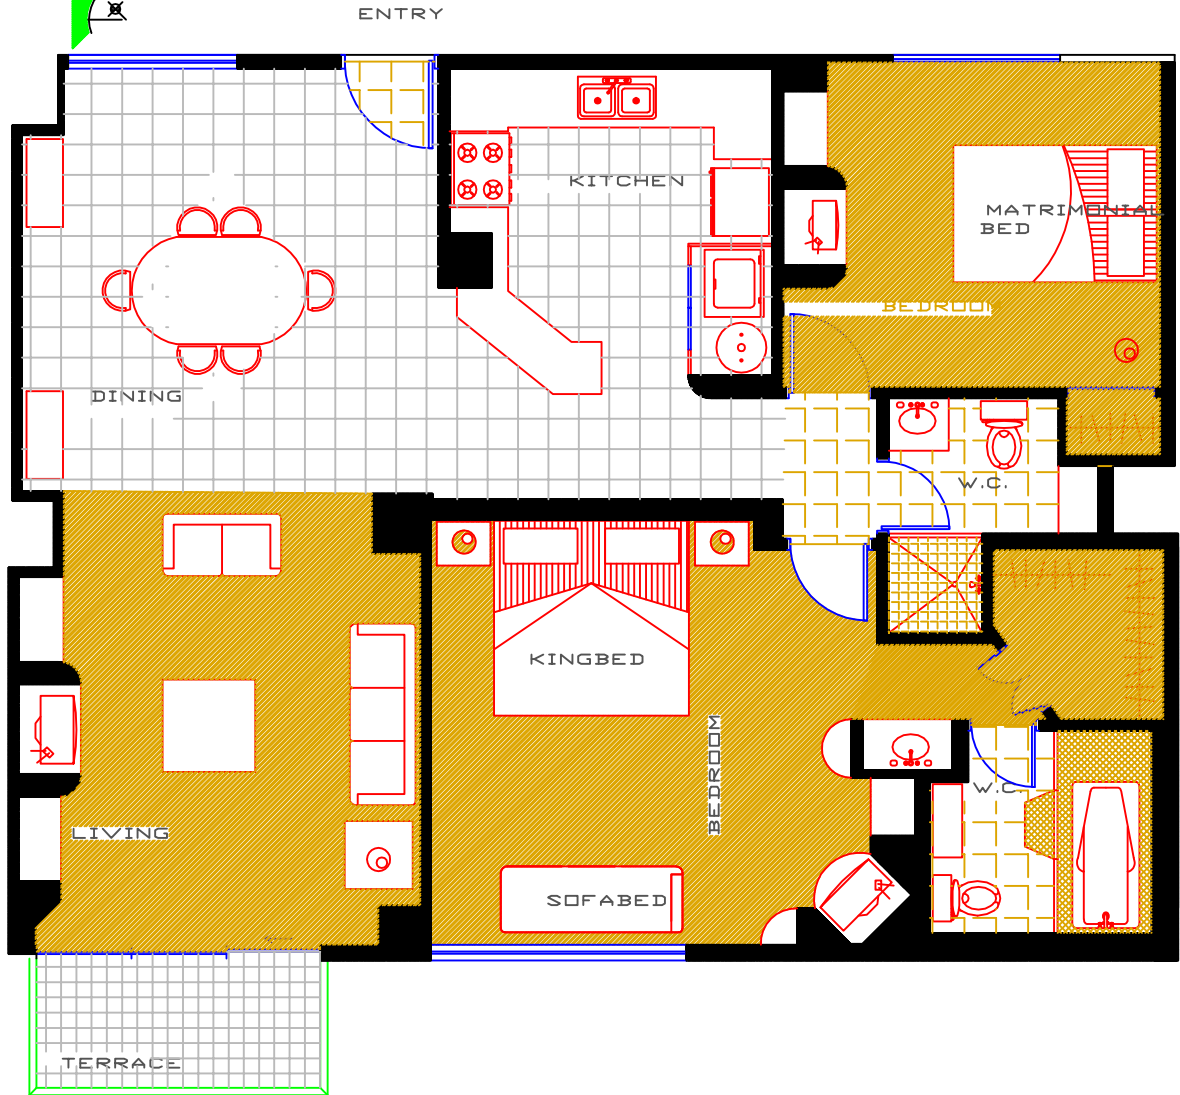

1,245 ft  
216 m<sup>2</sup>

View toward Ocean

# ARCHITECTURAL PLAN CM-405 FURNITURE