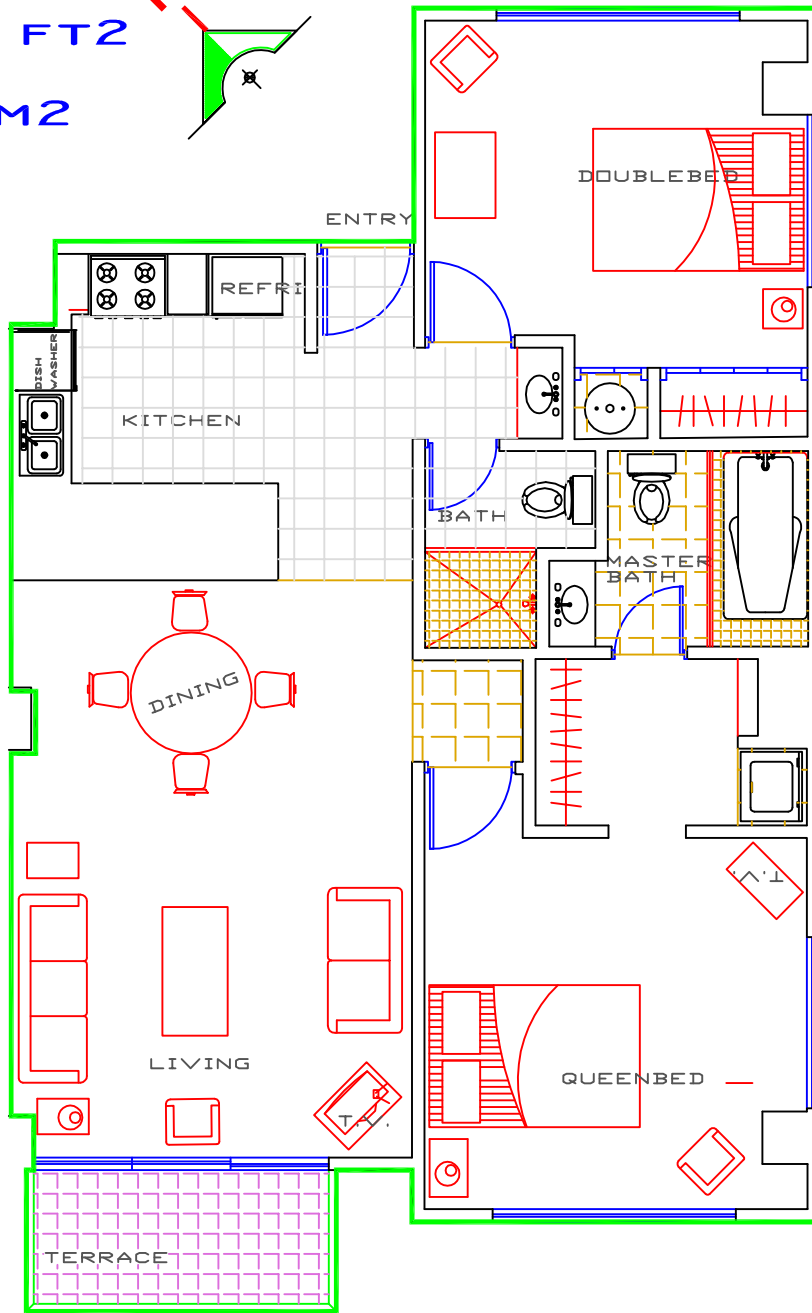

990 FT2

92 M2

View toward Ocean

ARCHITECTURAL PLAN CM-401
FURNITURE