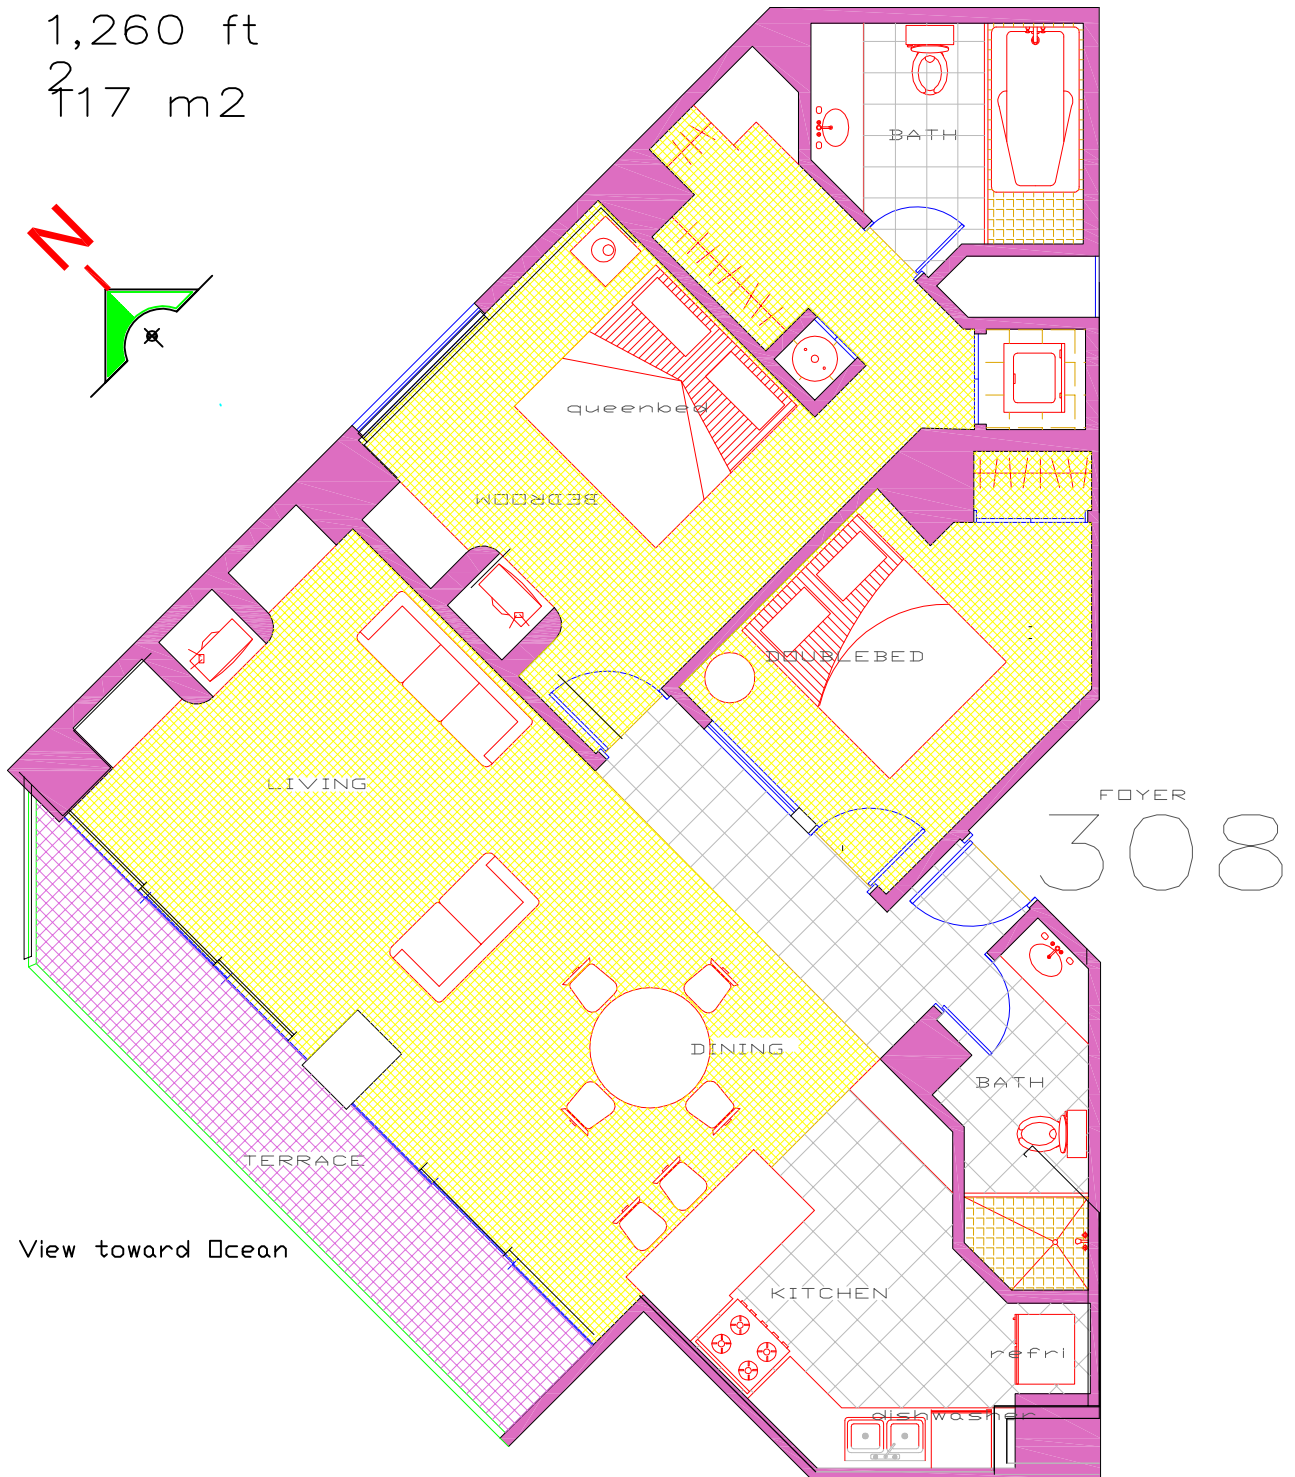

1,260 ft²
117 m²

ARCHITECTURAL PLAN CM-308

FURNITURE