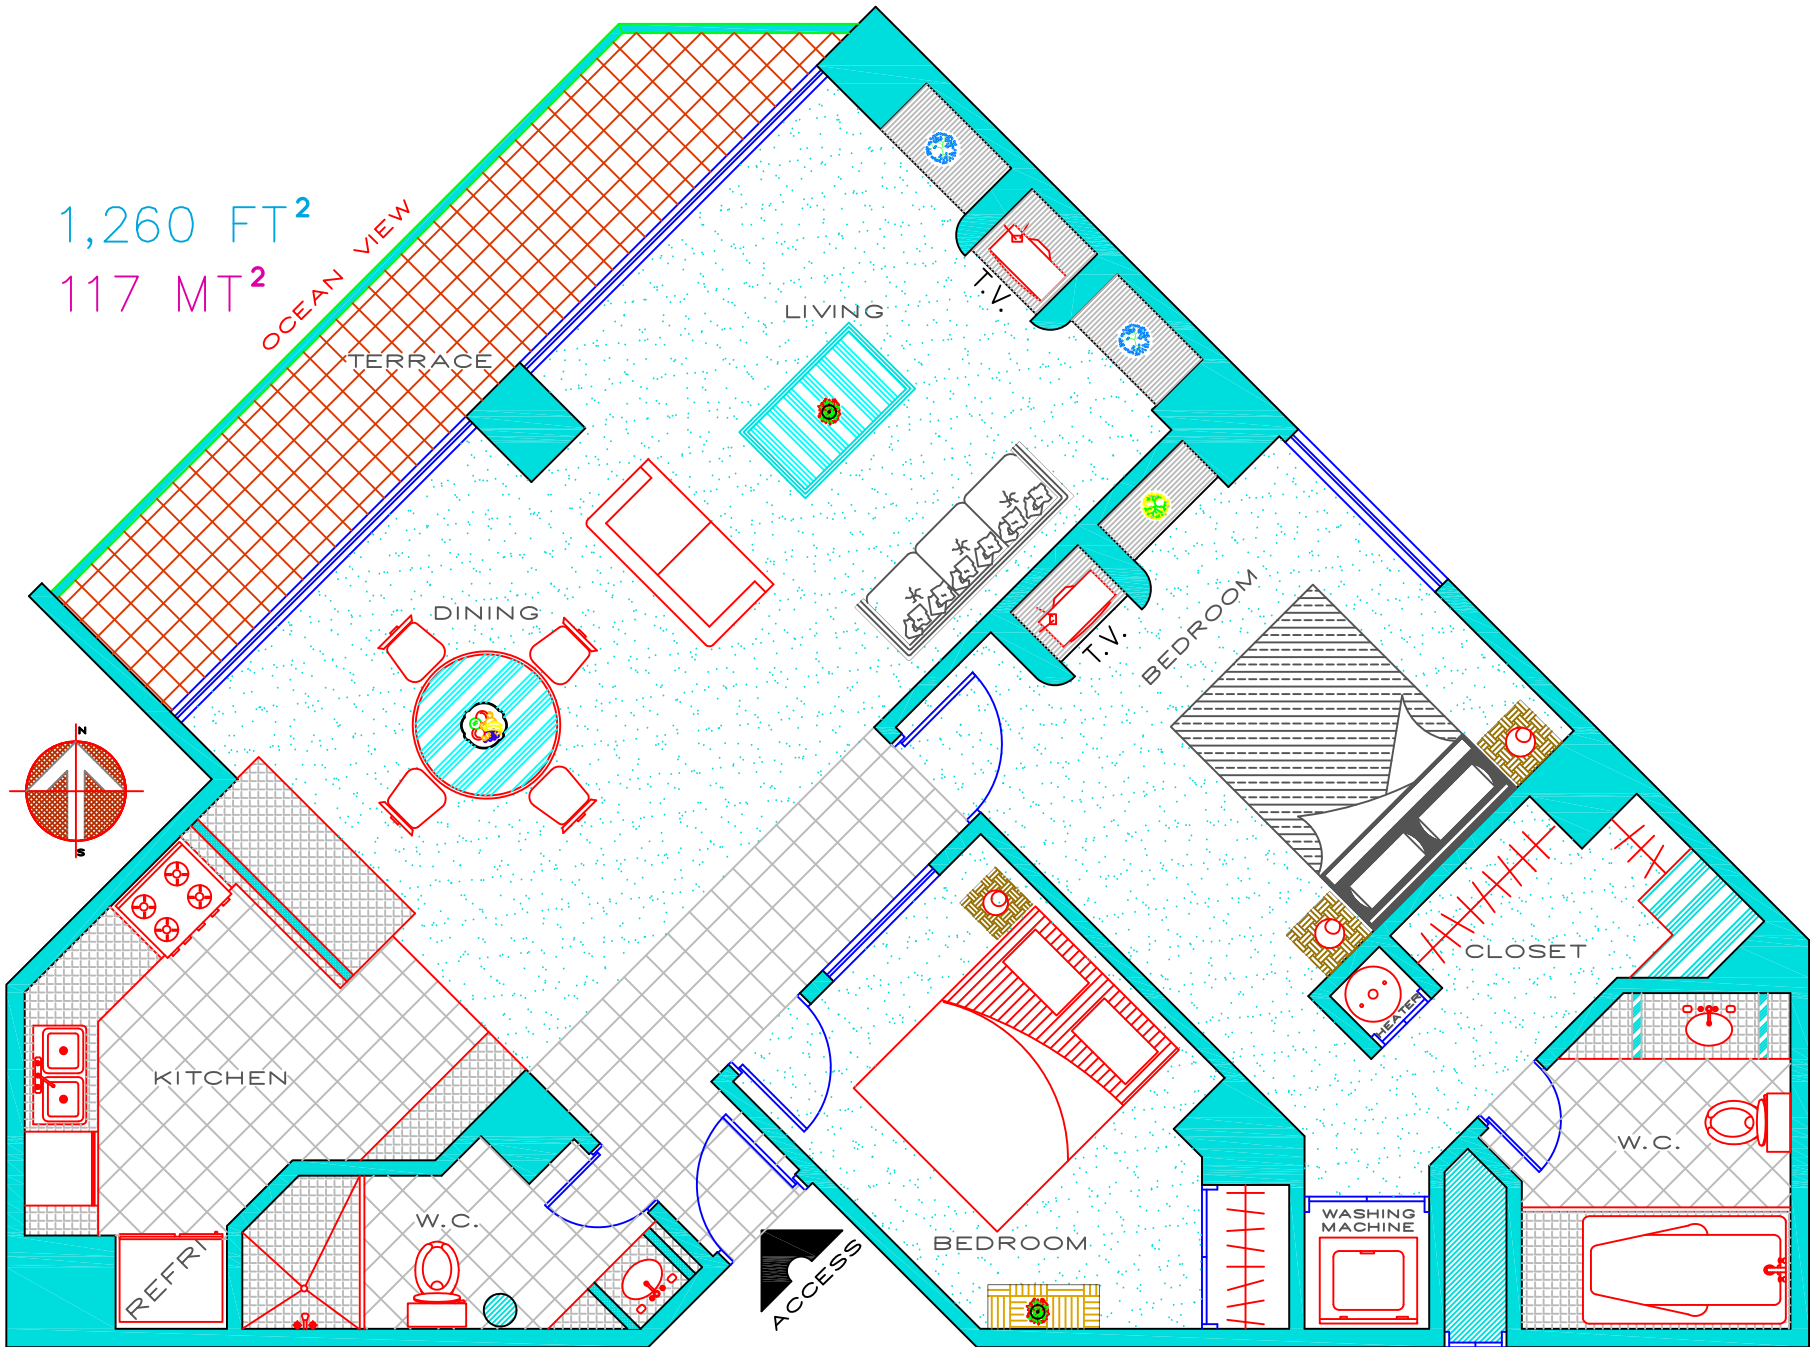

1,260 FT<sup>2</sup>  
117 MT<sup>2</sup>

# ARCHITECTURAL PLAN CM-308

FURNITURE'S