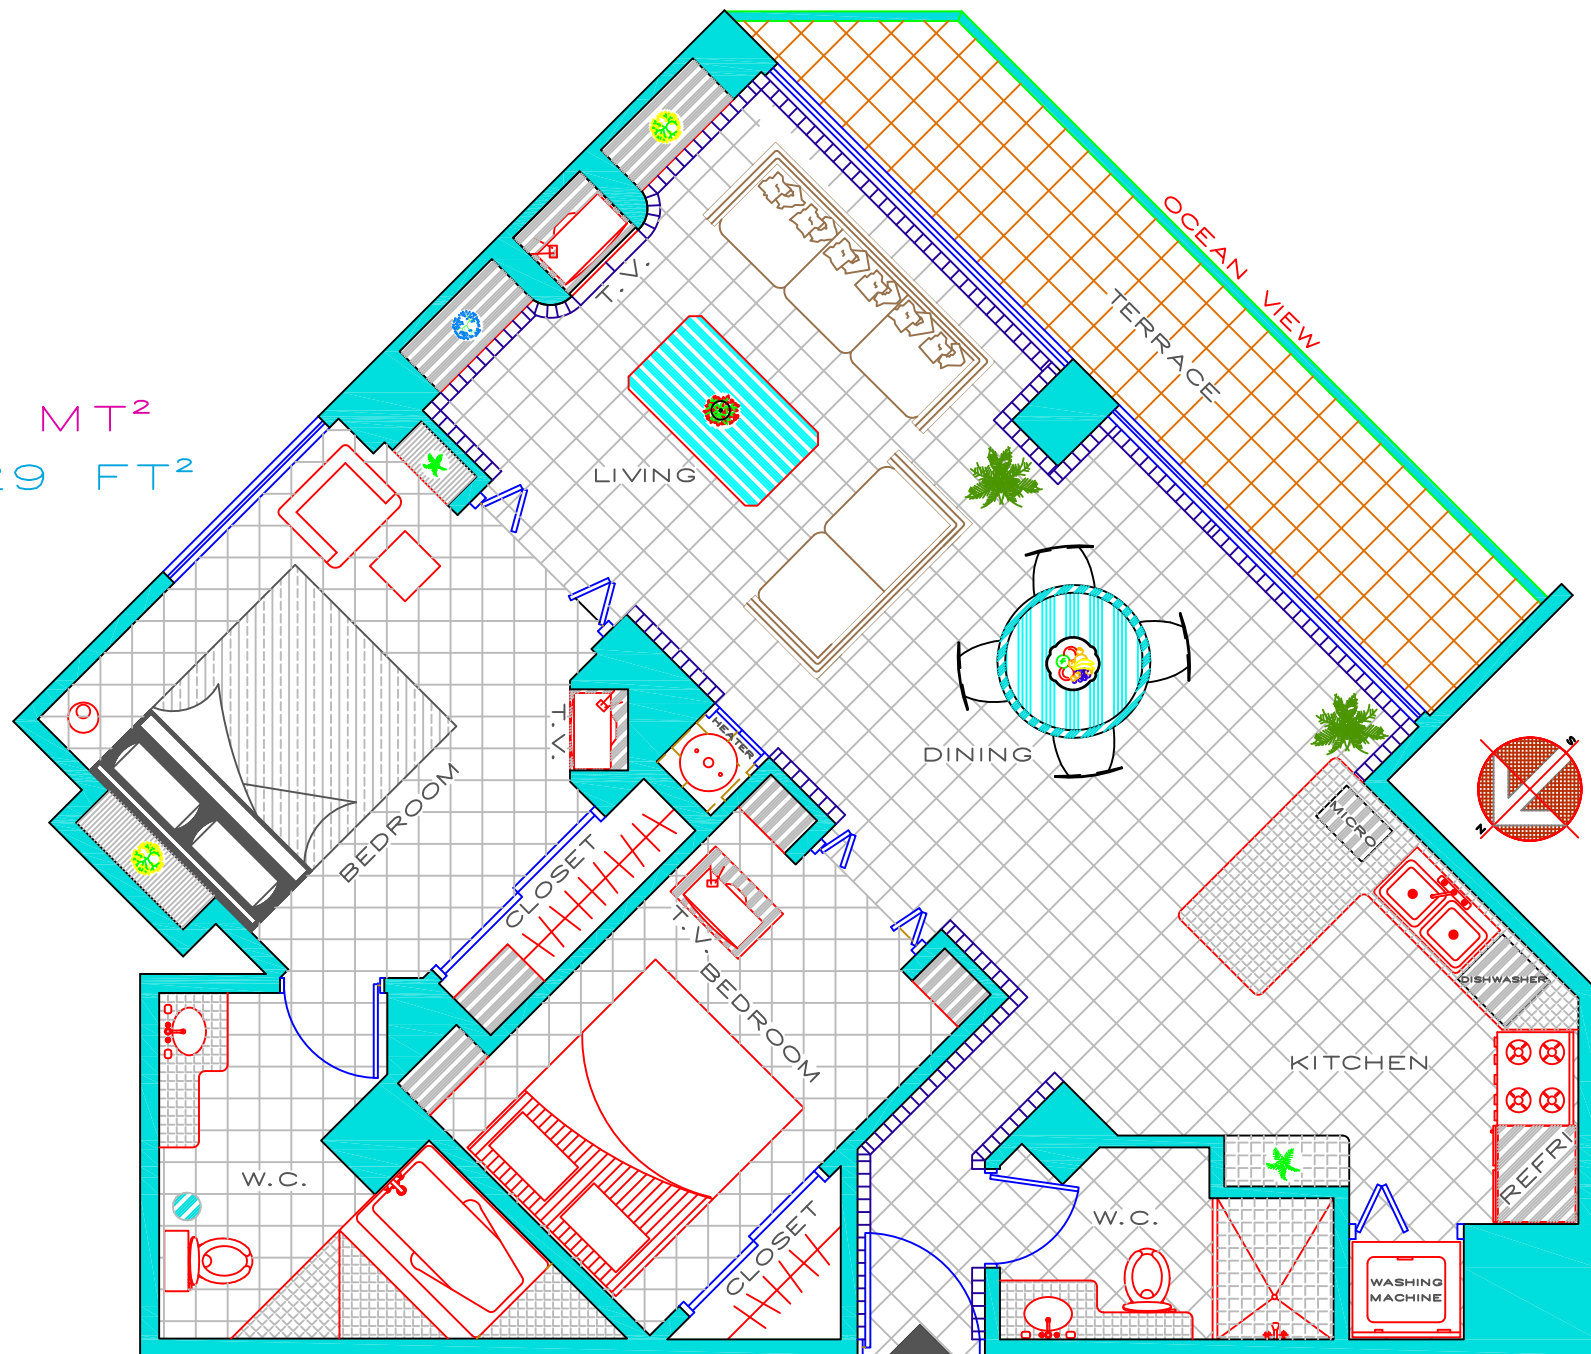

105 MT<sup>2</sup>  
1,129 FT<sup>2</sup>

ARCHITECTURAL PLAN CM-1211  
FURNITURE'S