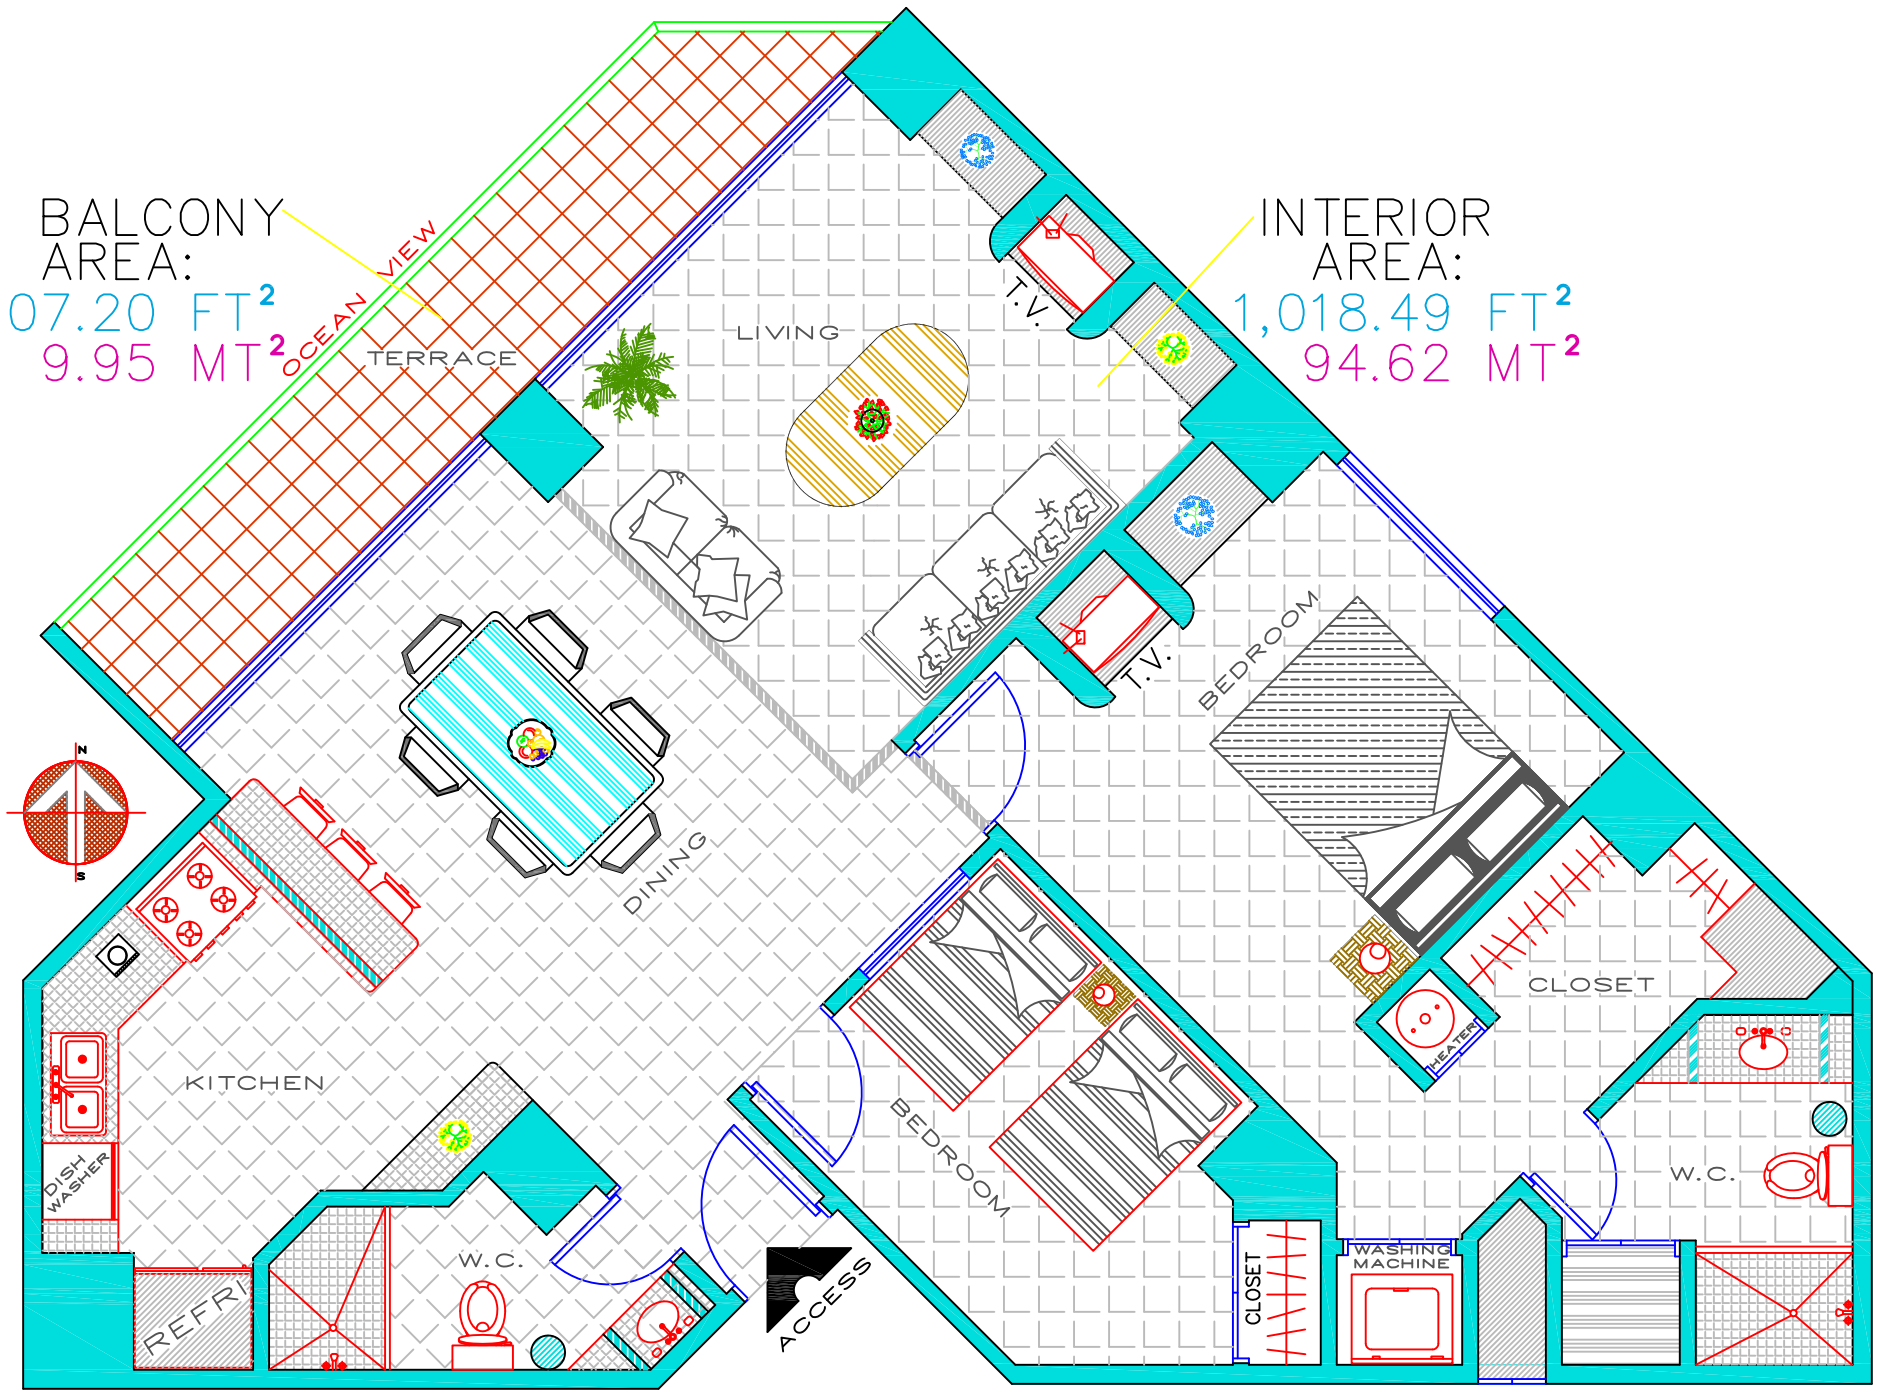

BALCONY
AREA:
107.20 FT²
9.95 MT²

INTERIOR
AREA:
1,018.49 FT²
94.62 MT²

ARCHITECTURAL PLAN CM-1208
FURNITURE'S