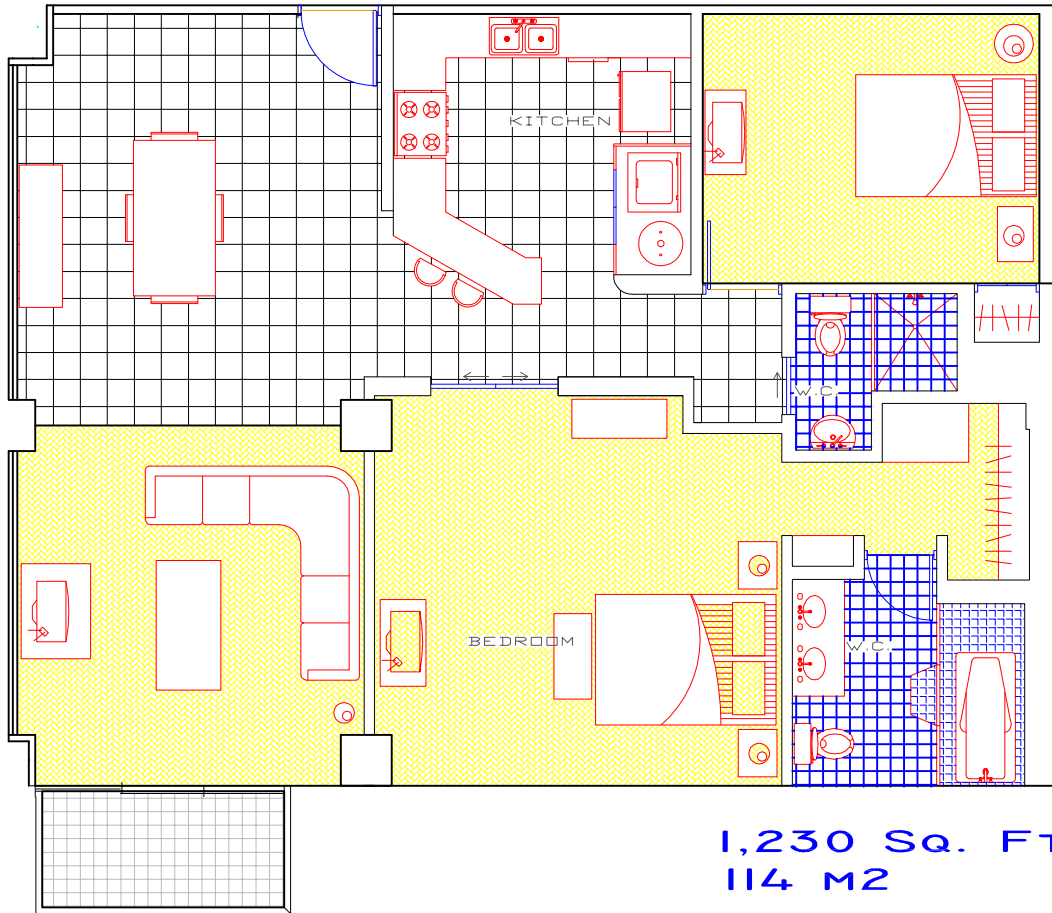

1206

1,230 Sq. Ft.
114 M2

ARCHITECTURAL PLAN CM-1206
FURNITURE