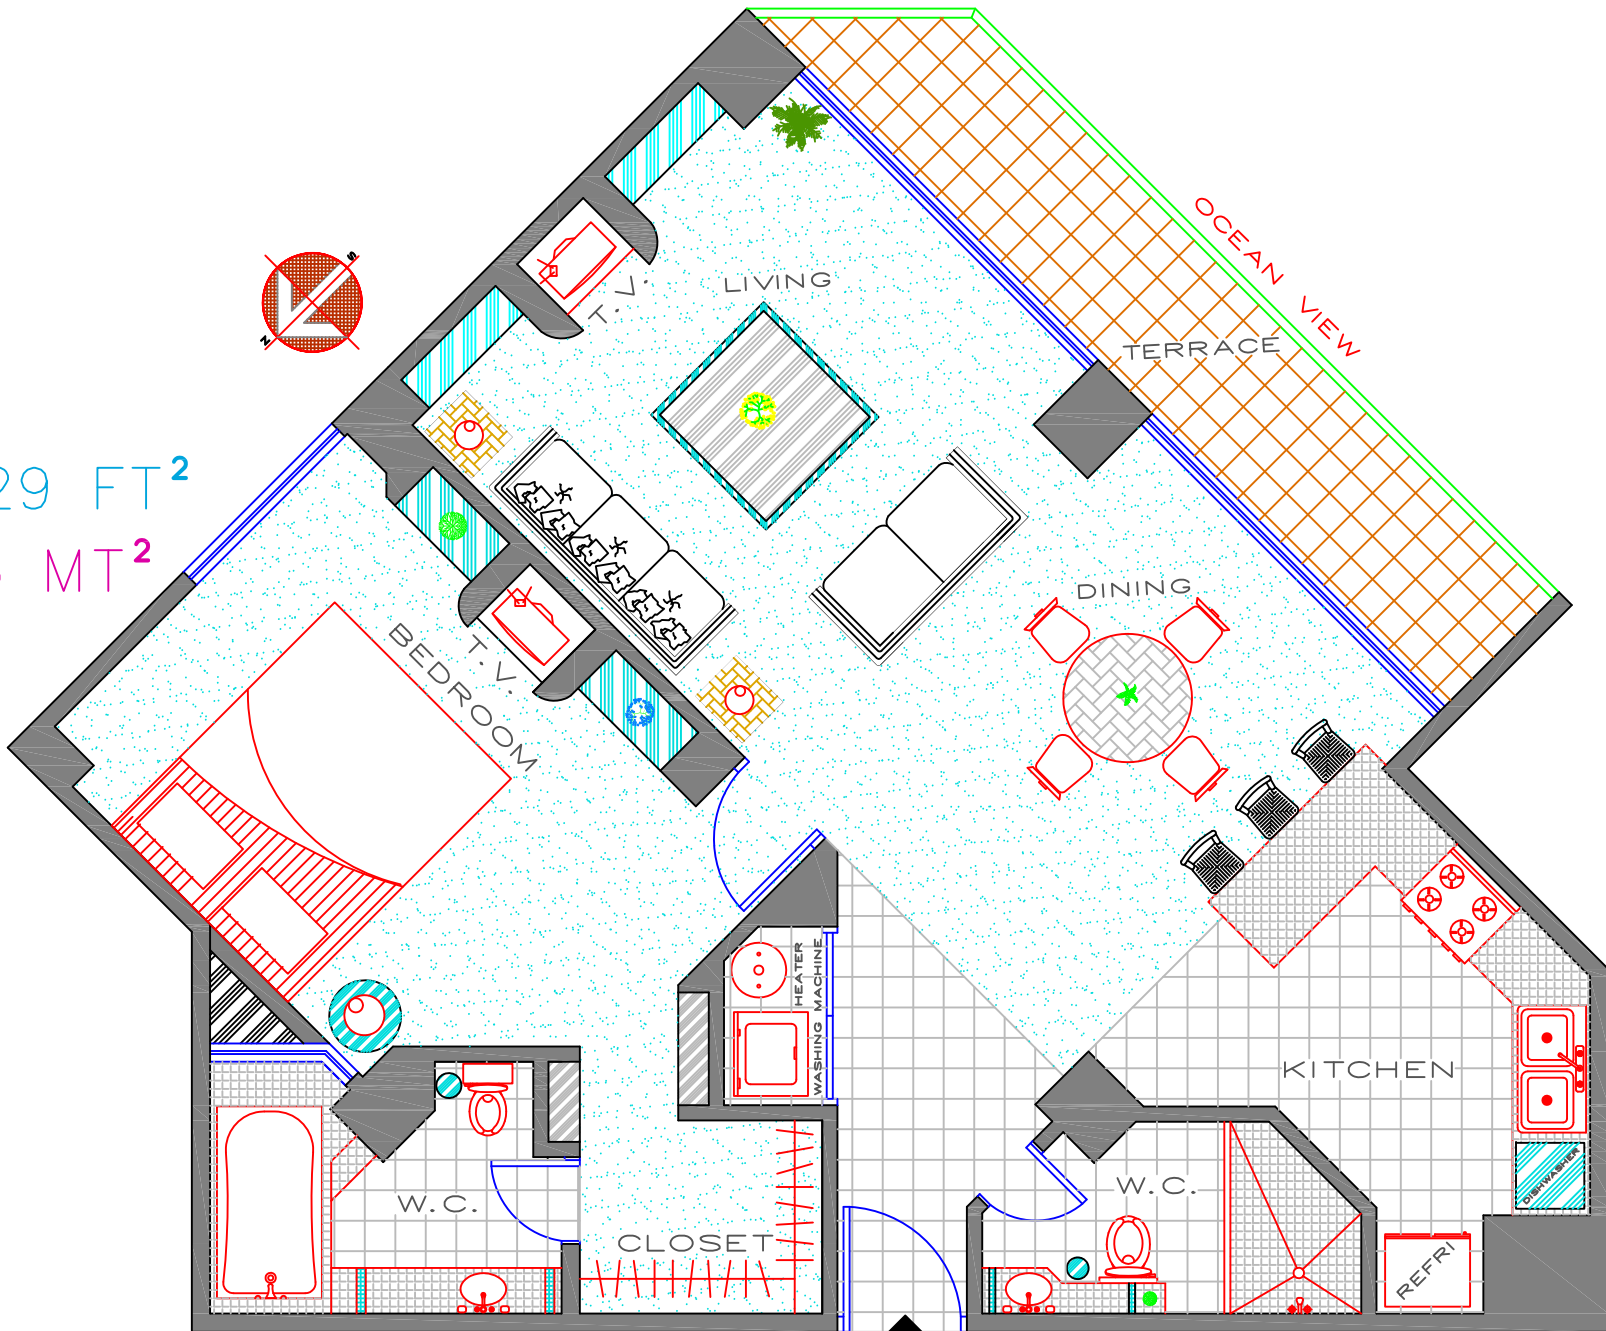

1,129 FT<sup>2</sup>  
105 MT<sup>2</sup>

ARCHITECTURAL PLAN CM-109  
FURNITURE'S