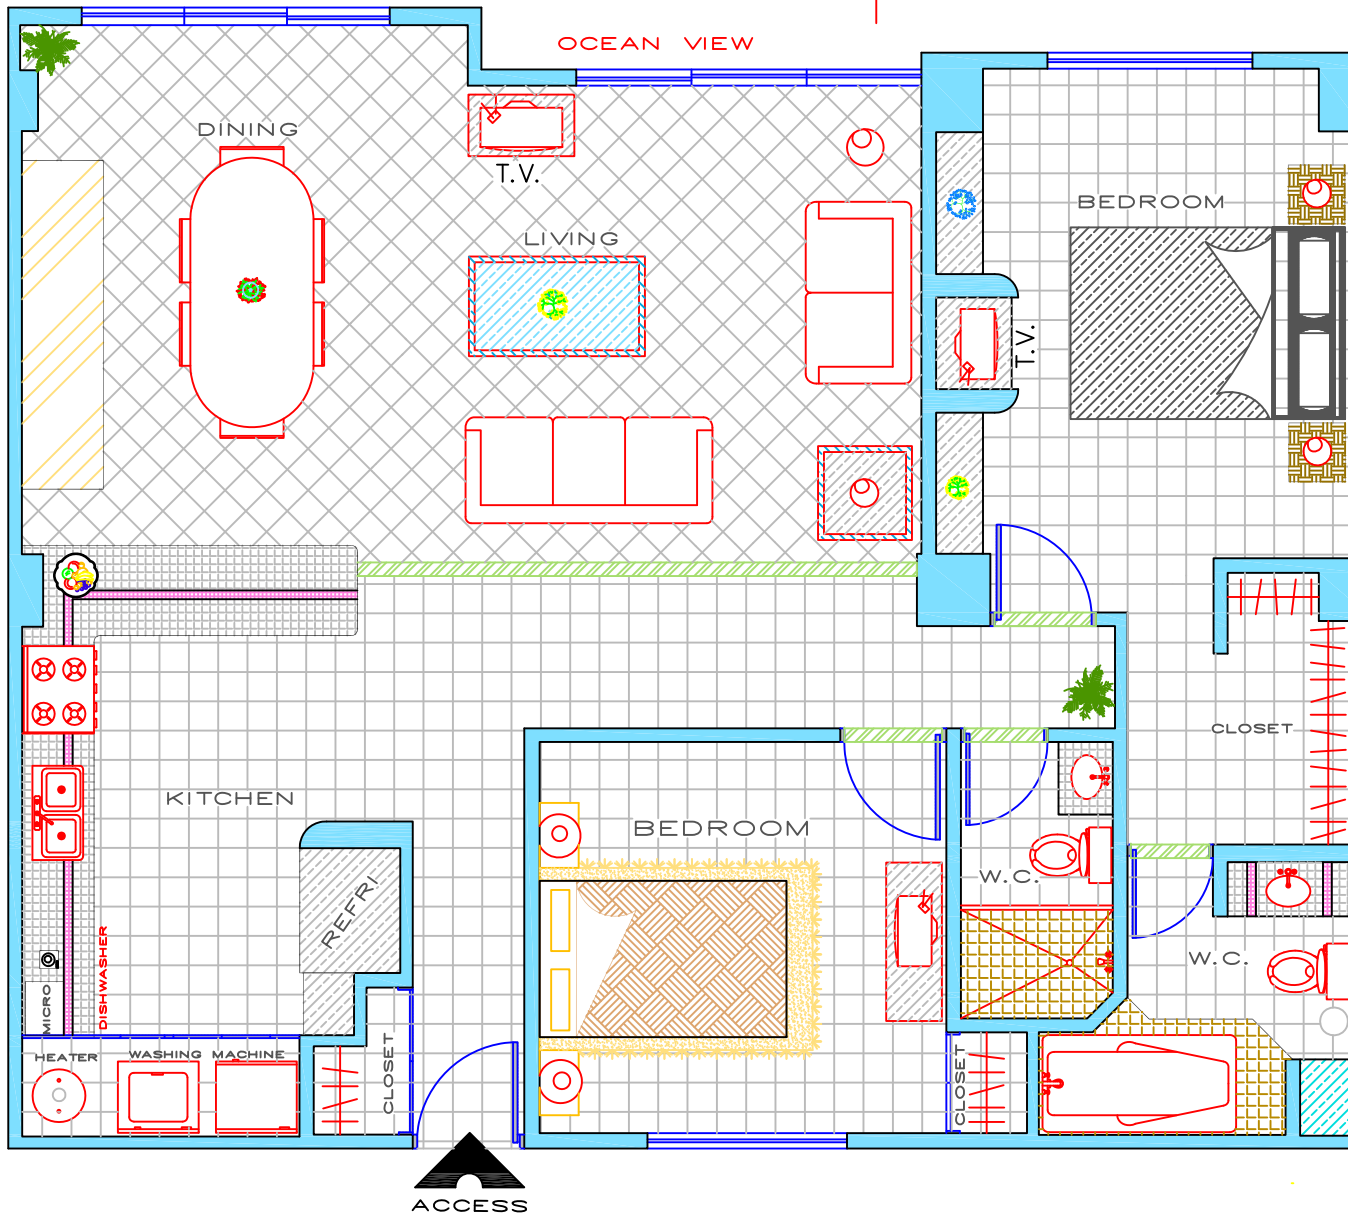

1,184 FT<sup>2</sup>  
110 MT<sup>2</sup>

ARCHITECTURAL PLAN CM-104  
FURNITURE'S