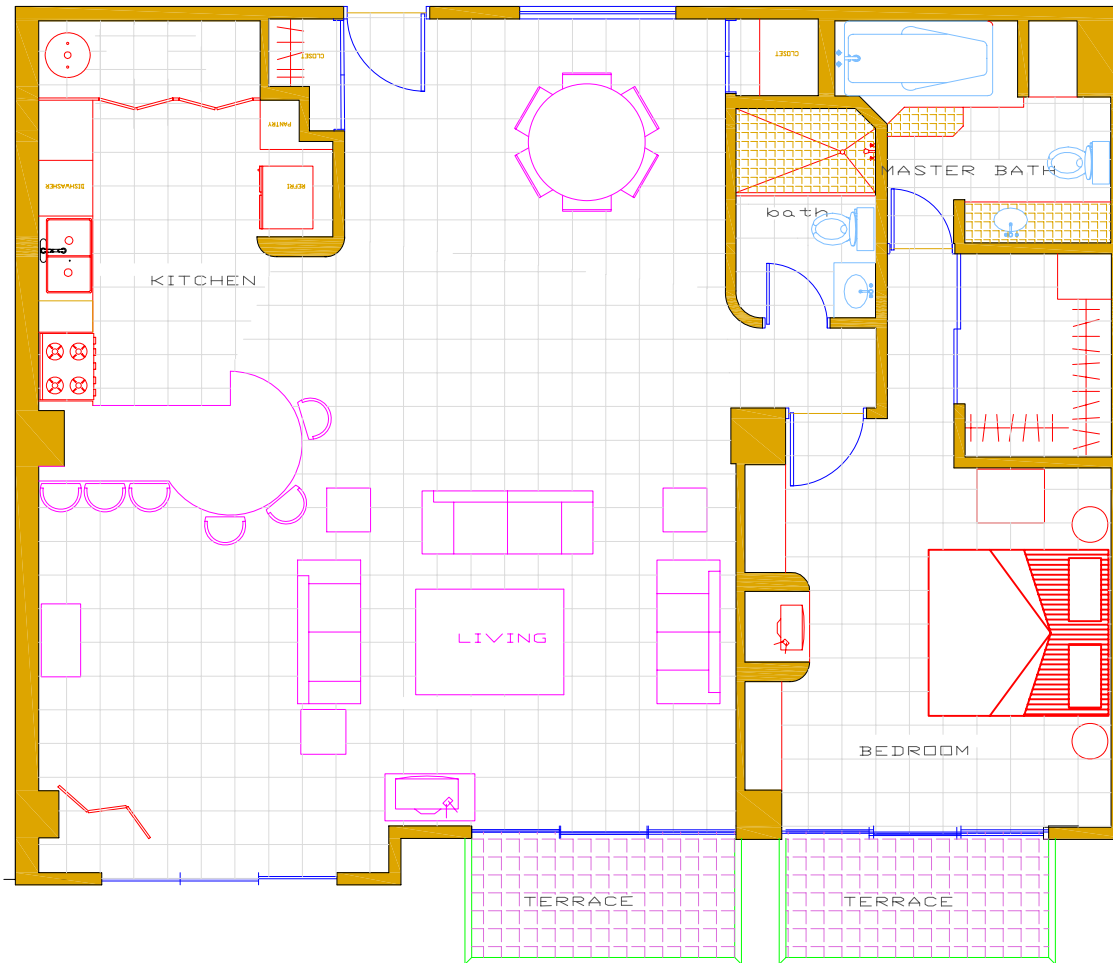

103
FOYER

1,400 ft²

130 m²

ocean view

ARCHITECTURAL PLAN CM-103

FURNITURE