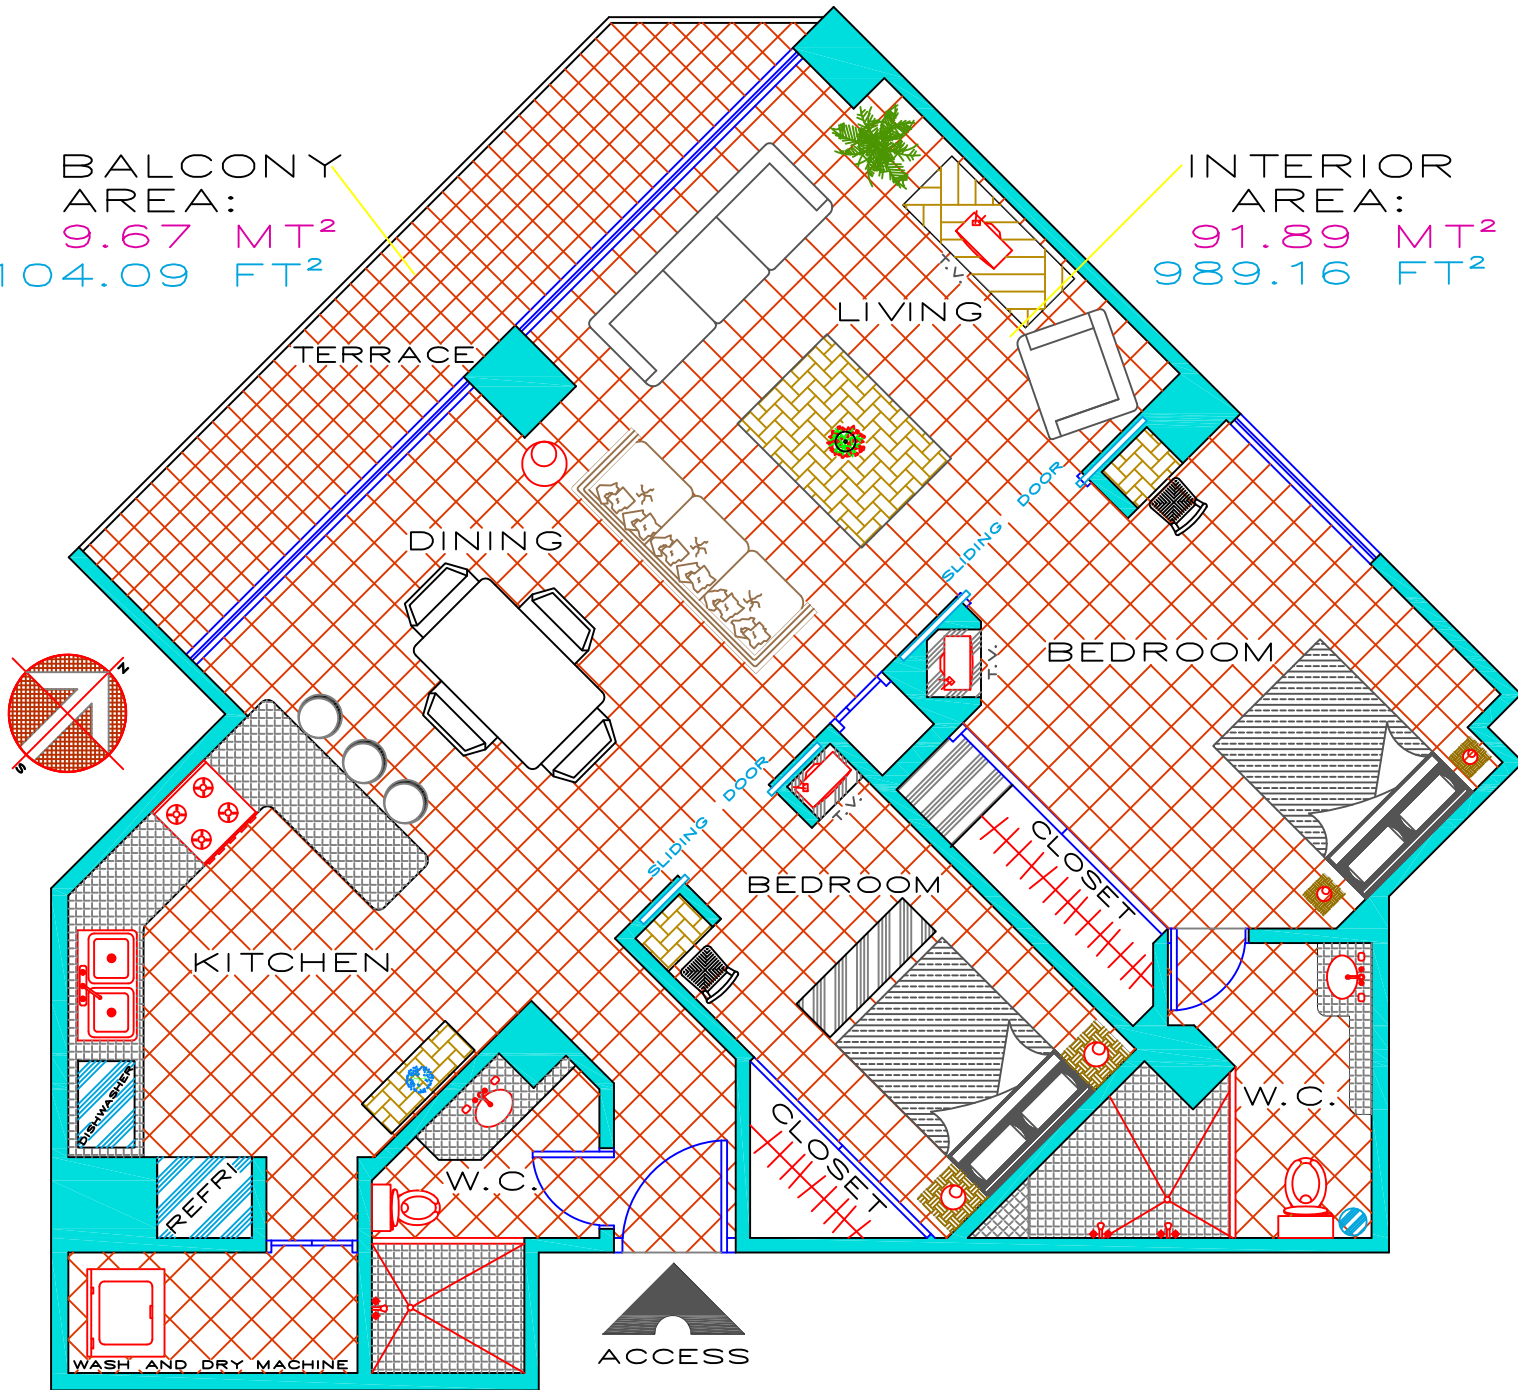

BALCONY
AREA:
9.67 MT²
104.09 FT²

INTERIOR
AREA:
91.89 MT²
989.16 FT²

ARCHITECTURAL PLAN CM-1010

FURNITURE'S