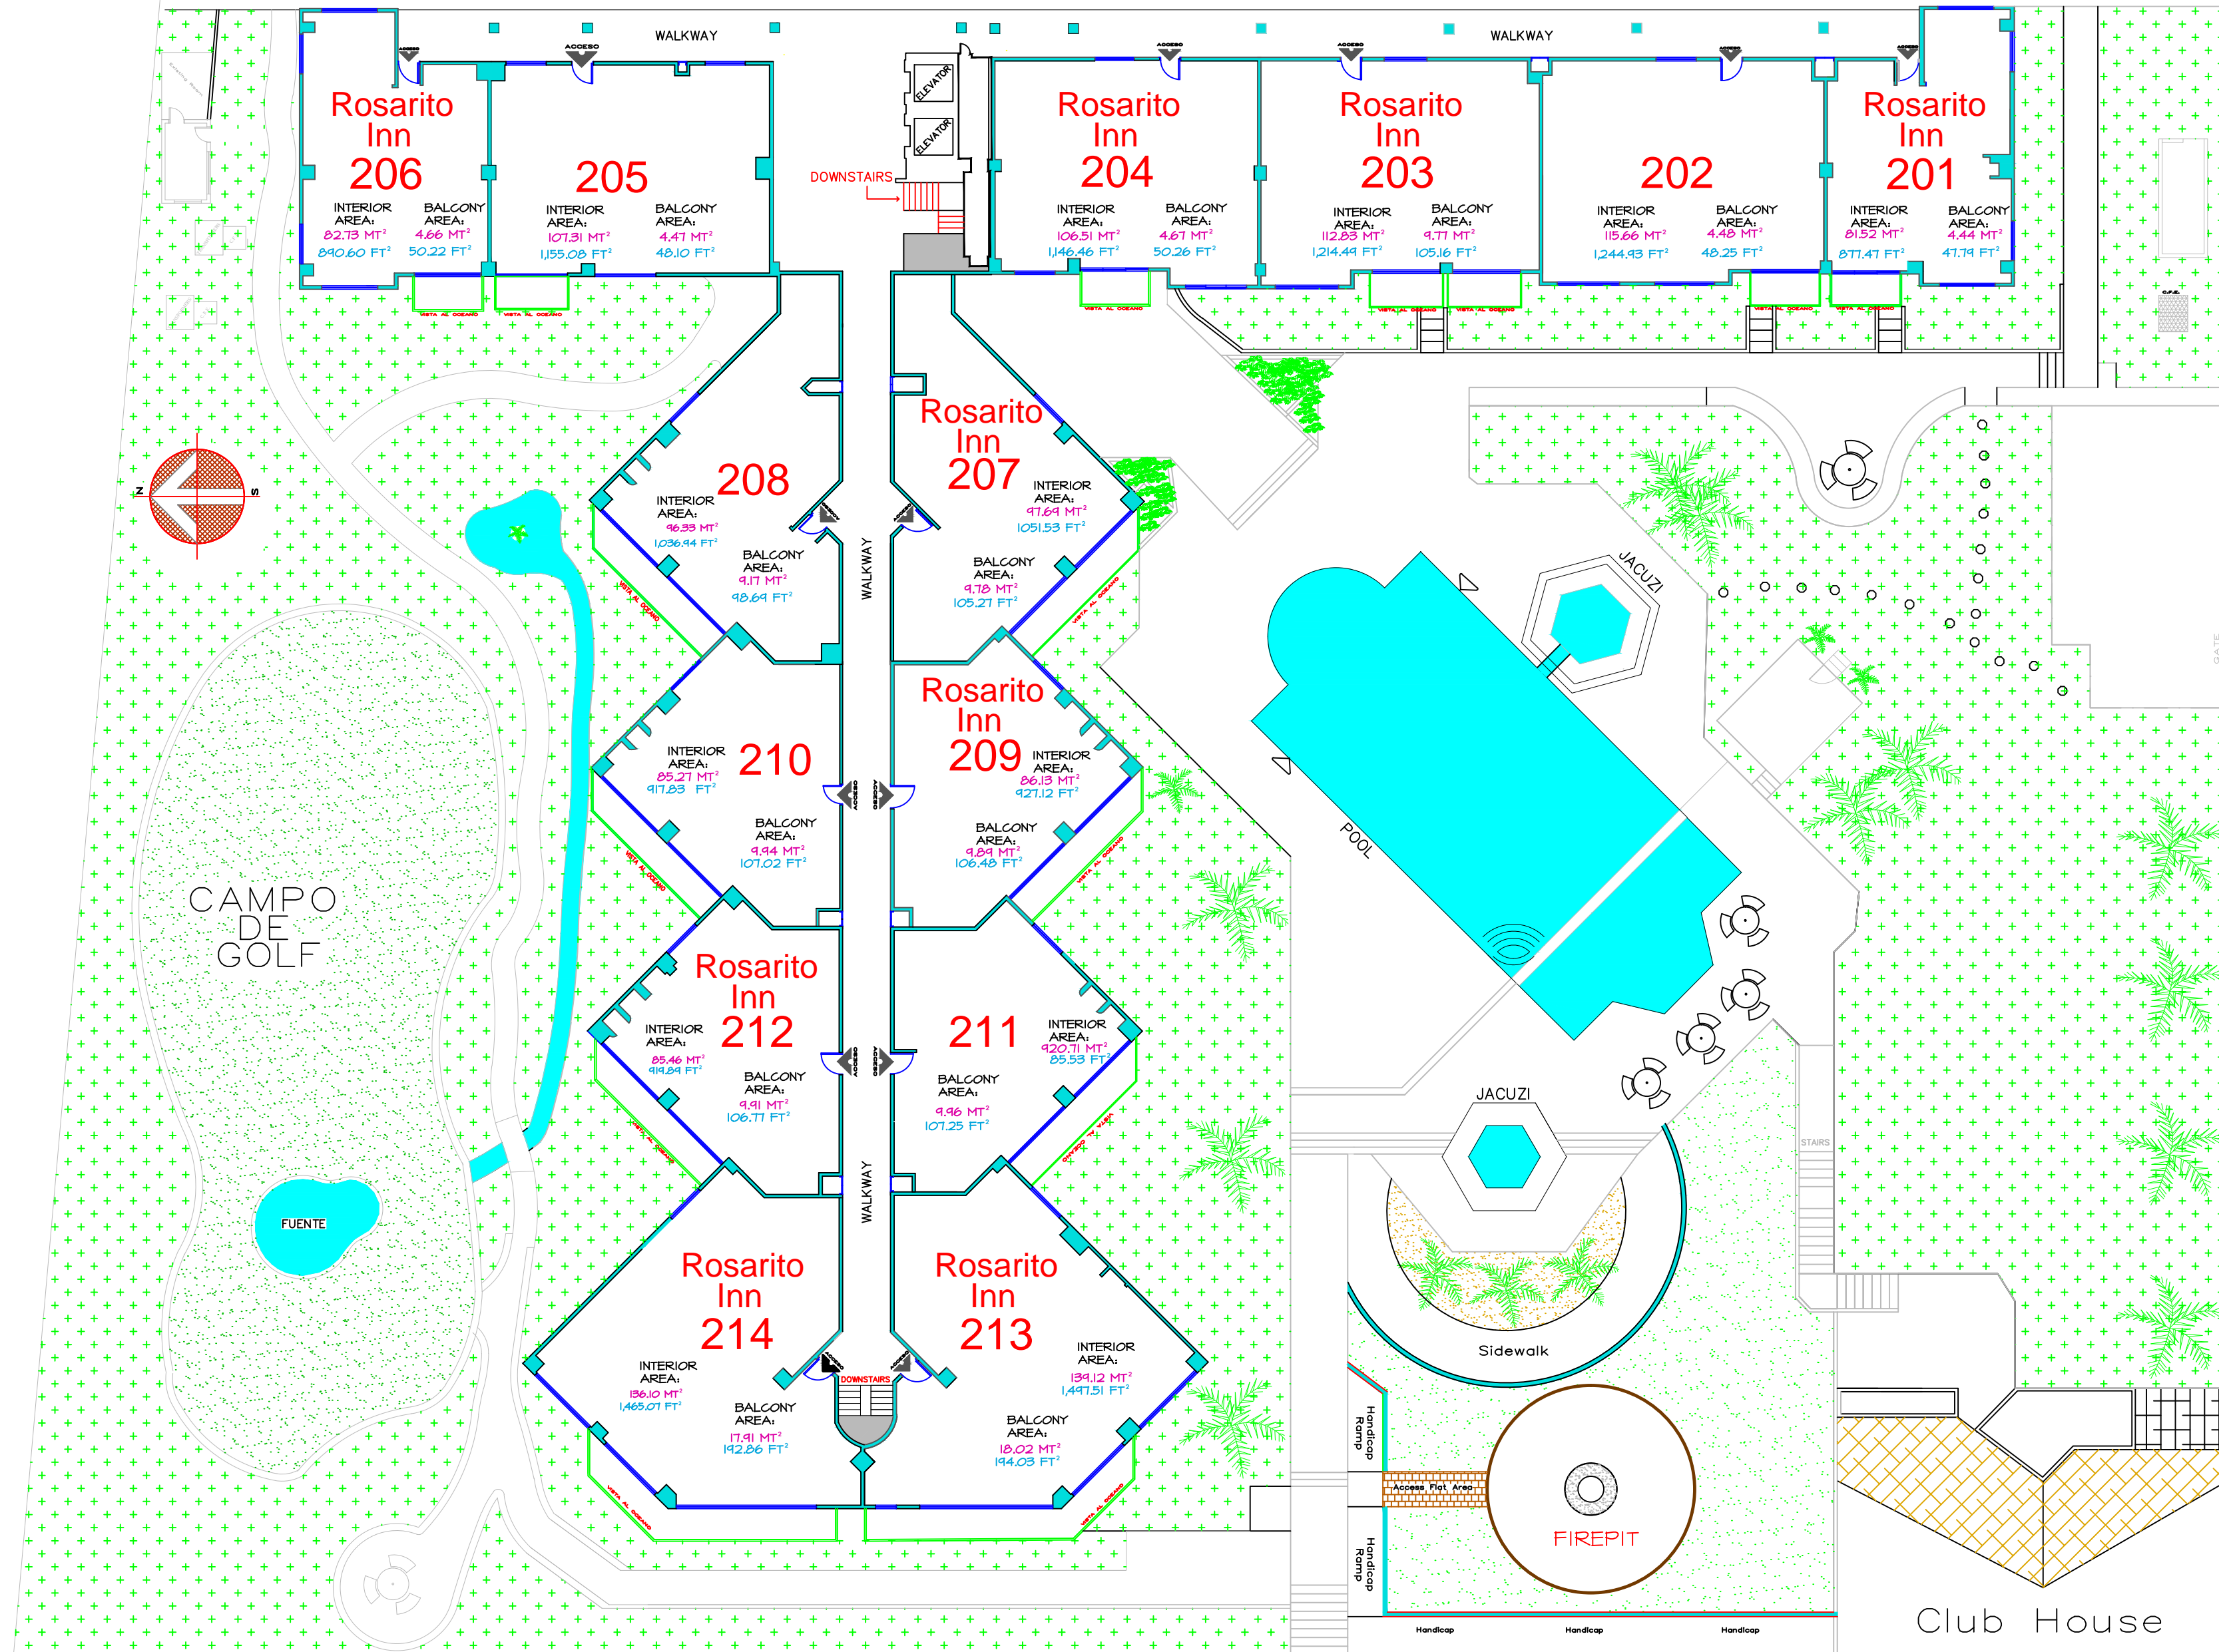

# Ocdm Level - 2

ACCESS TO THE BEACH AND OCEAN VIEW